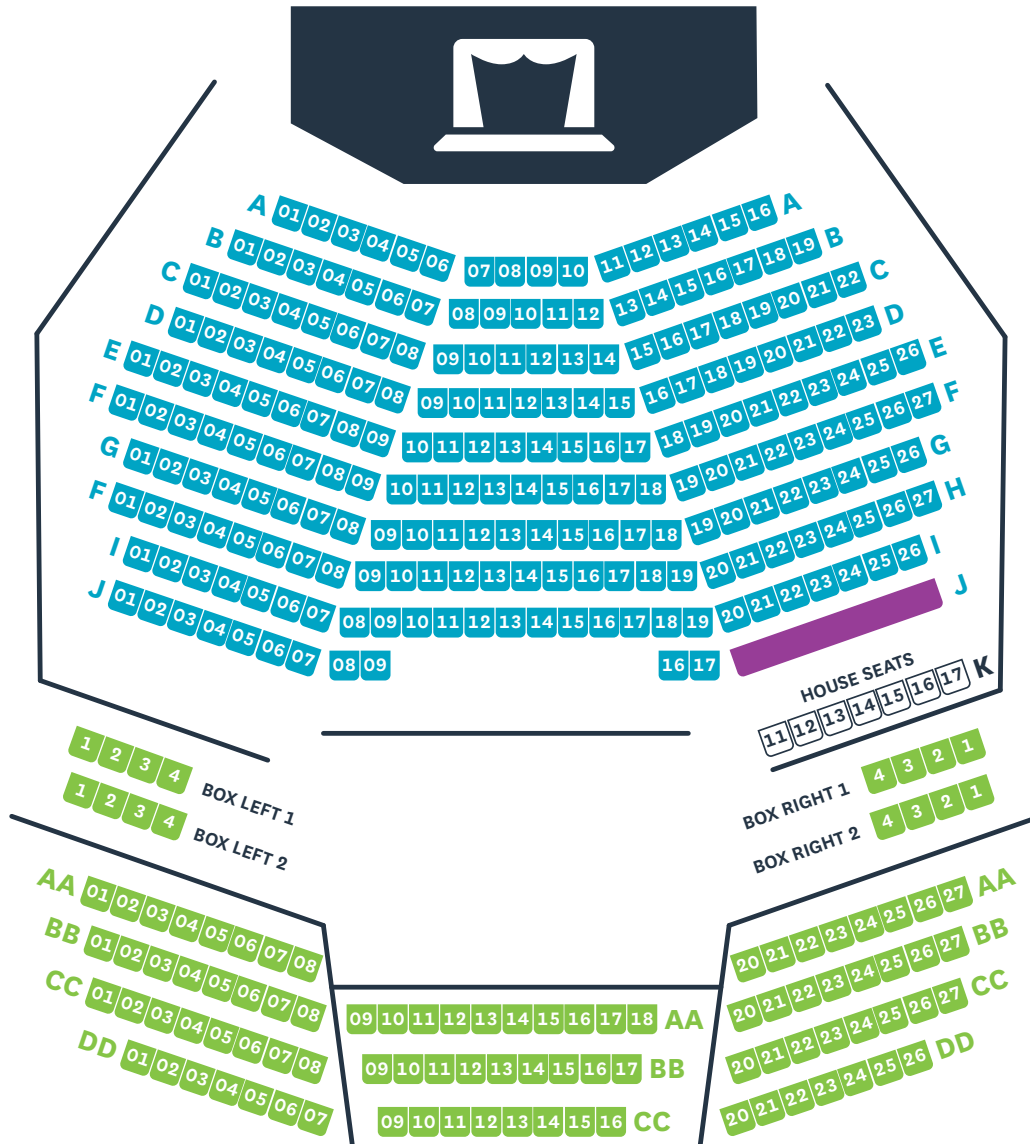

**FORUM
NORTH**
Entertainment Centre

**CAPITAINE
BOUGAINVILLE THEATRE**
Ticketing seat map

		
	Ground floor – tiered seating	230
	Balcony – tiered seating (includes box seats)	105
	Wheelchair accessible seating area	2
	Total seats	337