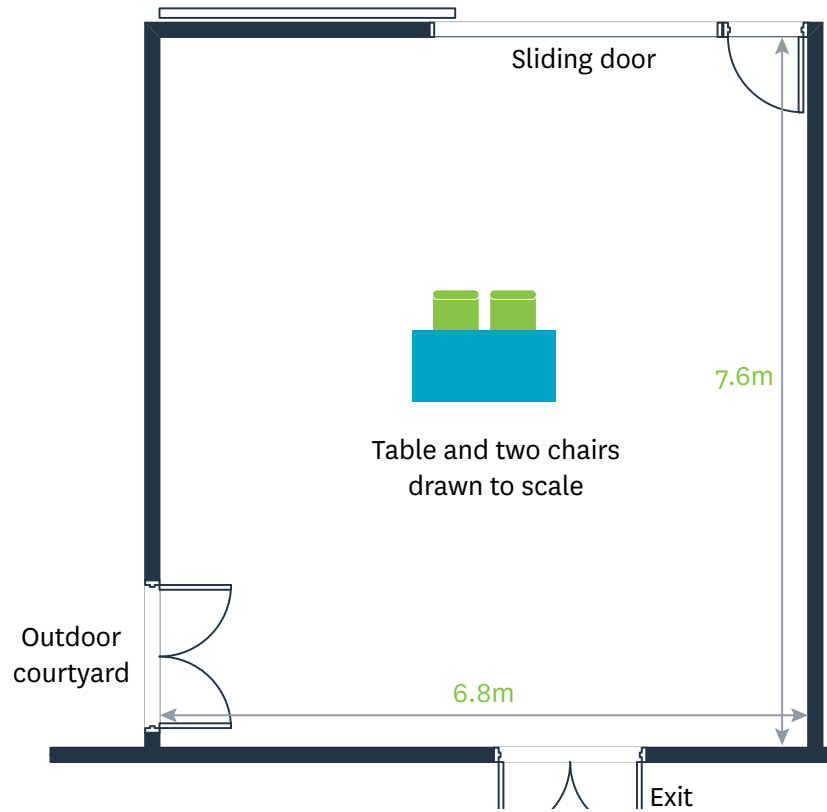

**FORUM
NORTH**
Entertainment Centre

Room layouts BOUNTY ROOM

				
THEATRE	CABARET	CLASSROOM	U-SHAPE	BOARDROOM
45	24	24	15	15
