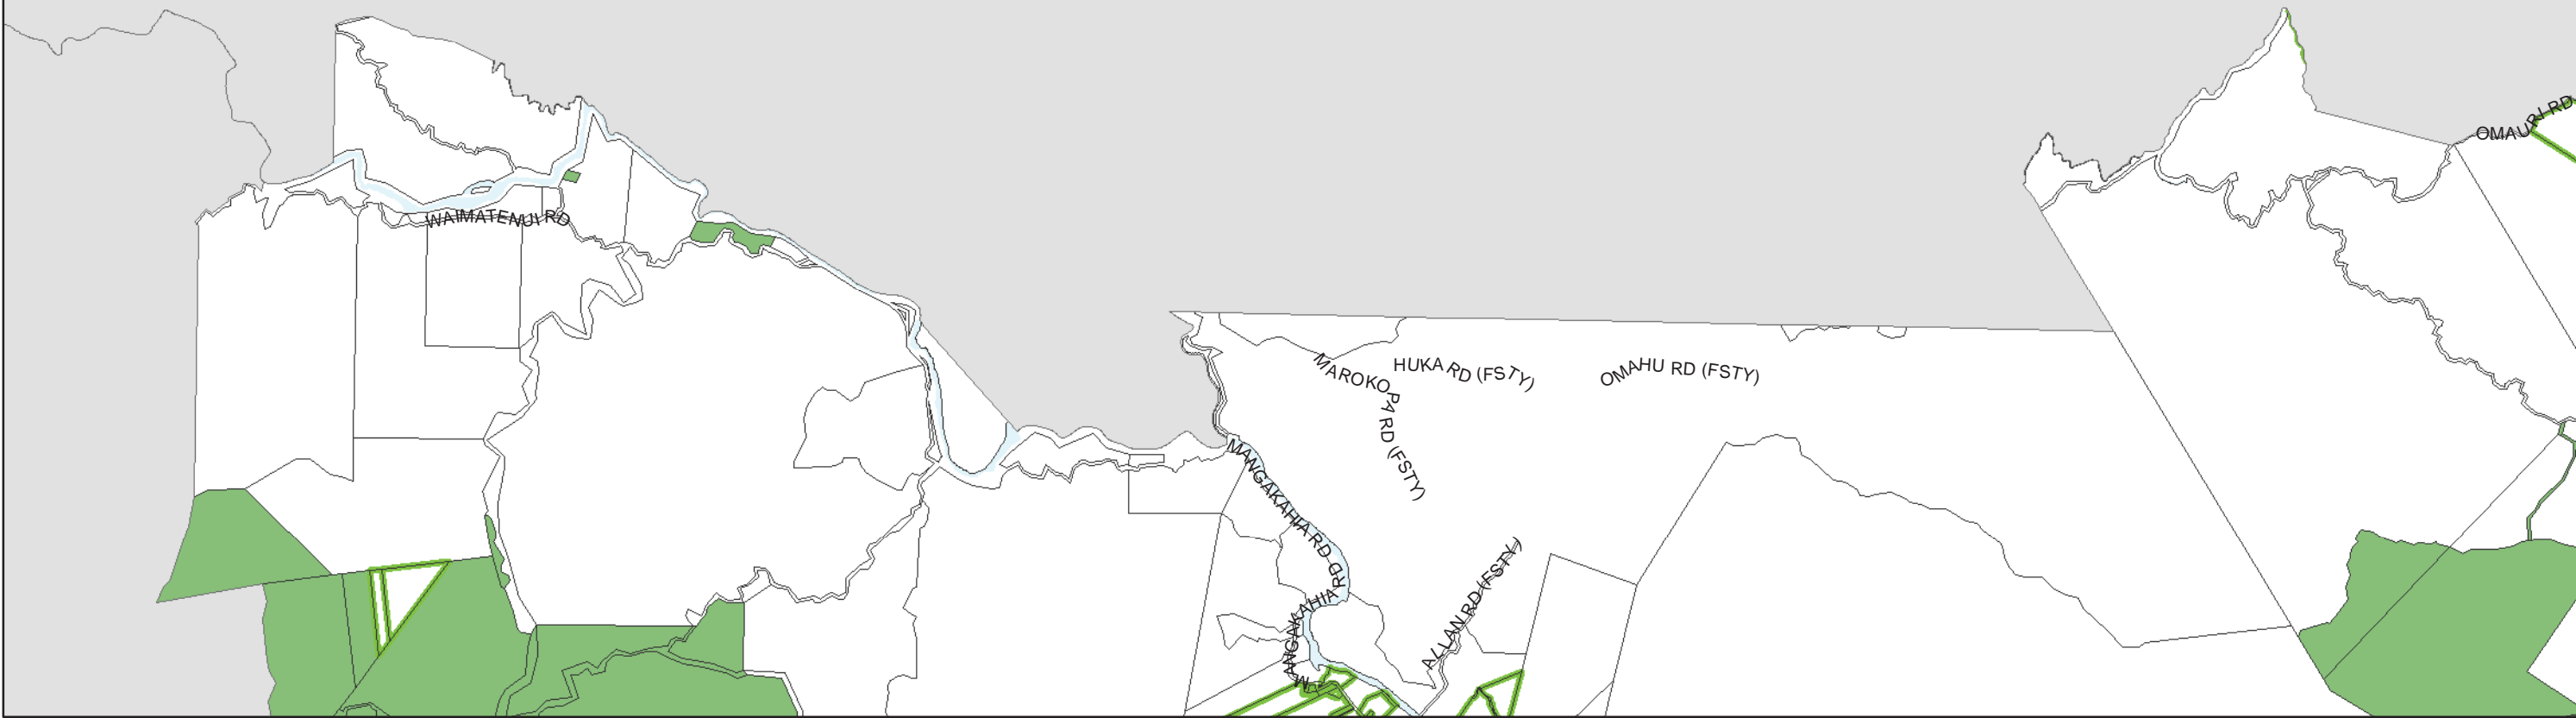

PKA

(C) Crown Copyright Reserved.

WHANGAREI DISTRICT COUNCIL PROPOSED PLANNING MAP

Zone Map 4Z