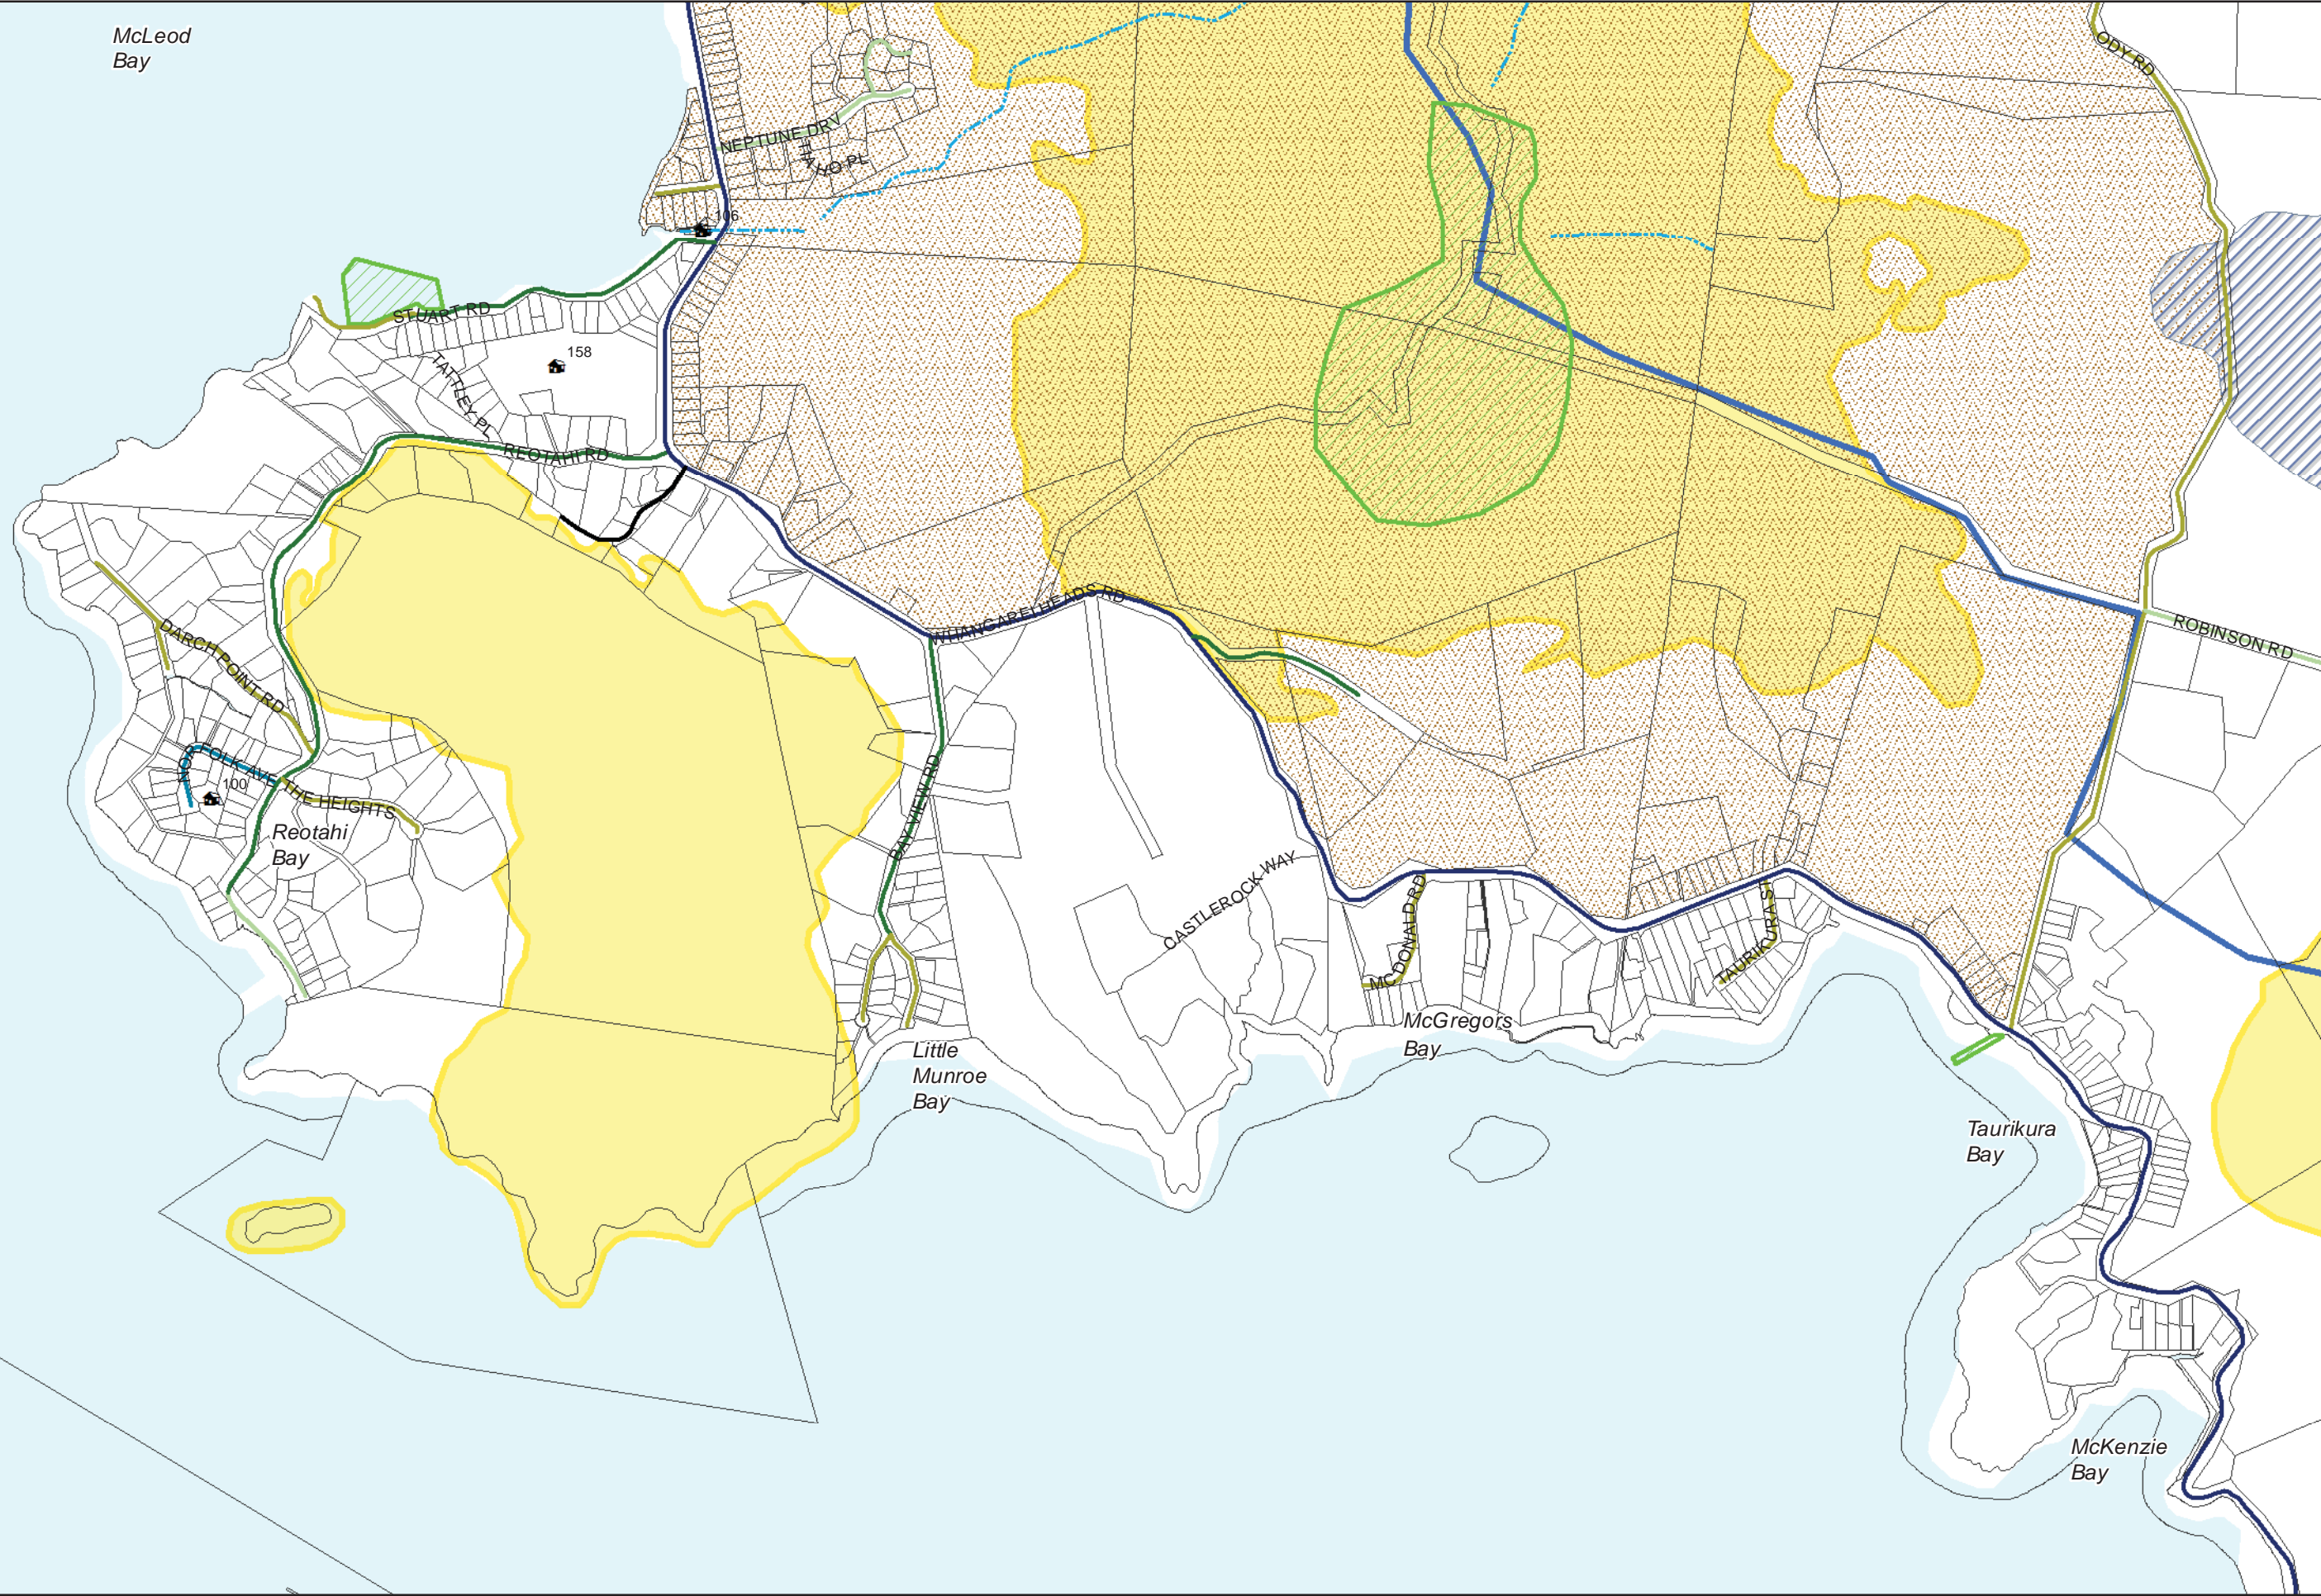

McLeod Bay

(C) Crown Copyright Reserved.

WHANGAREI DISTRICT COUNCIL PROPOSED PLANNING MAP

Resource Areas Map 38R Reotahi