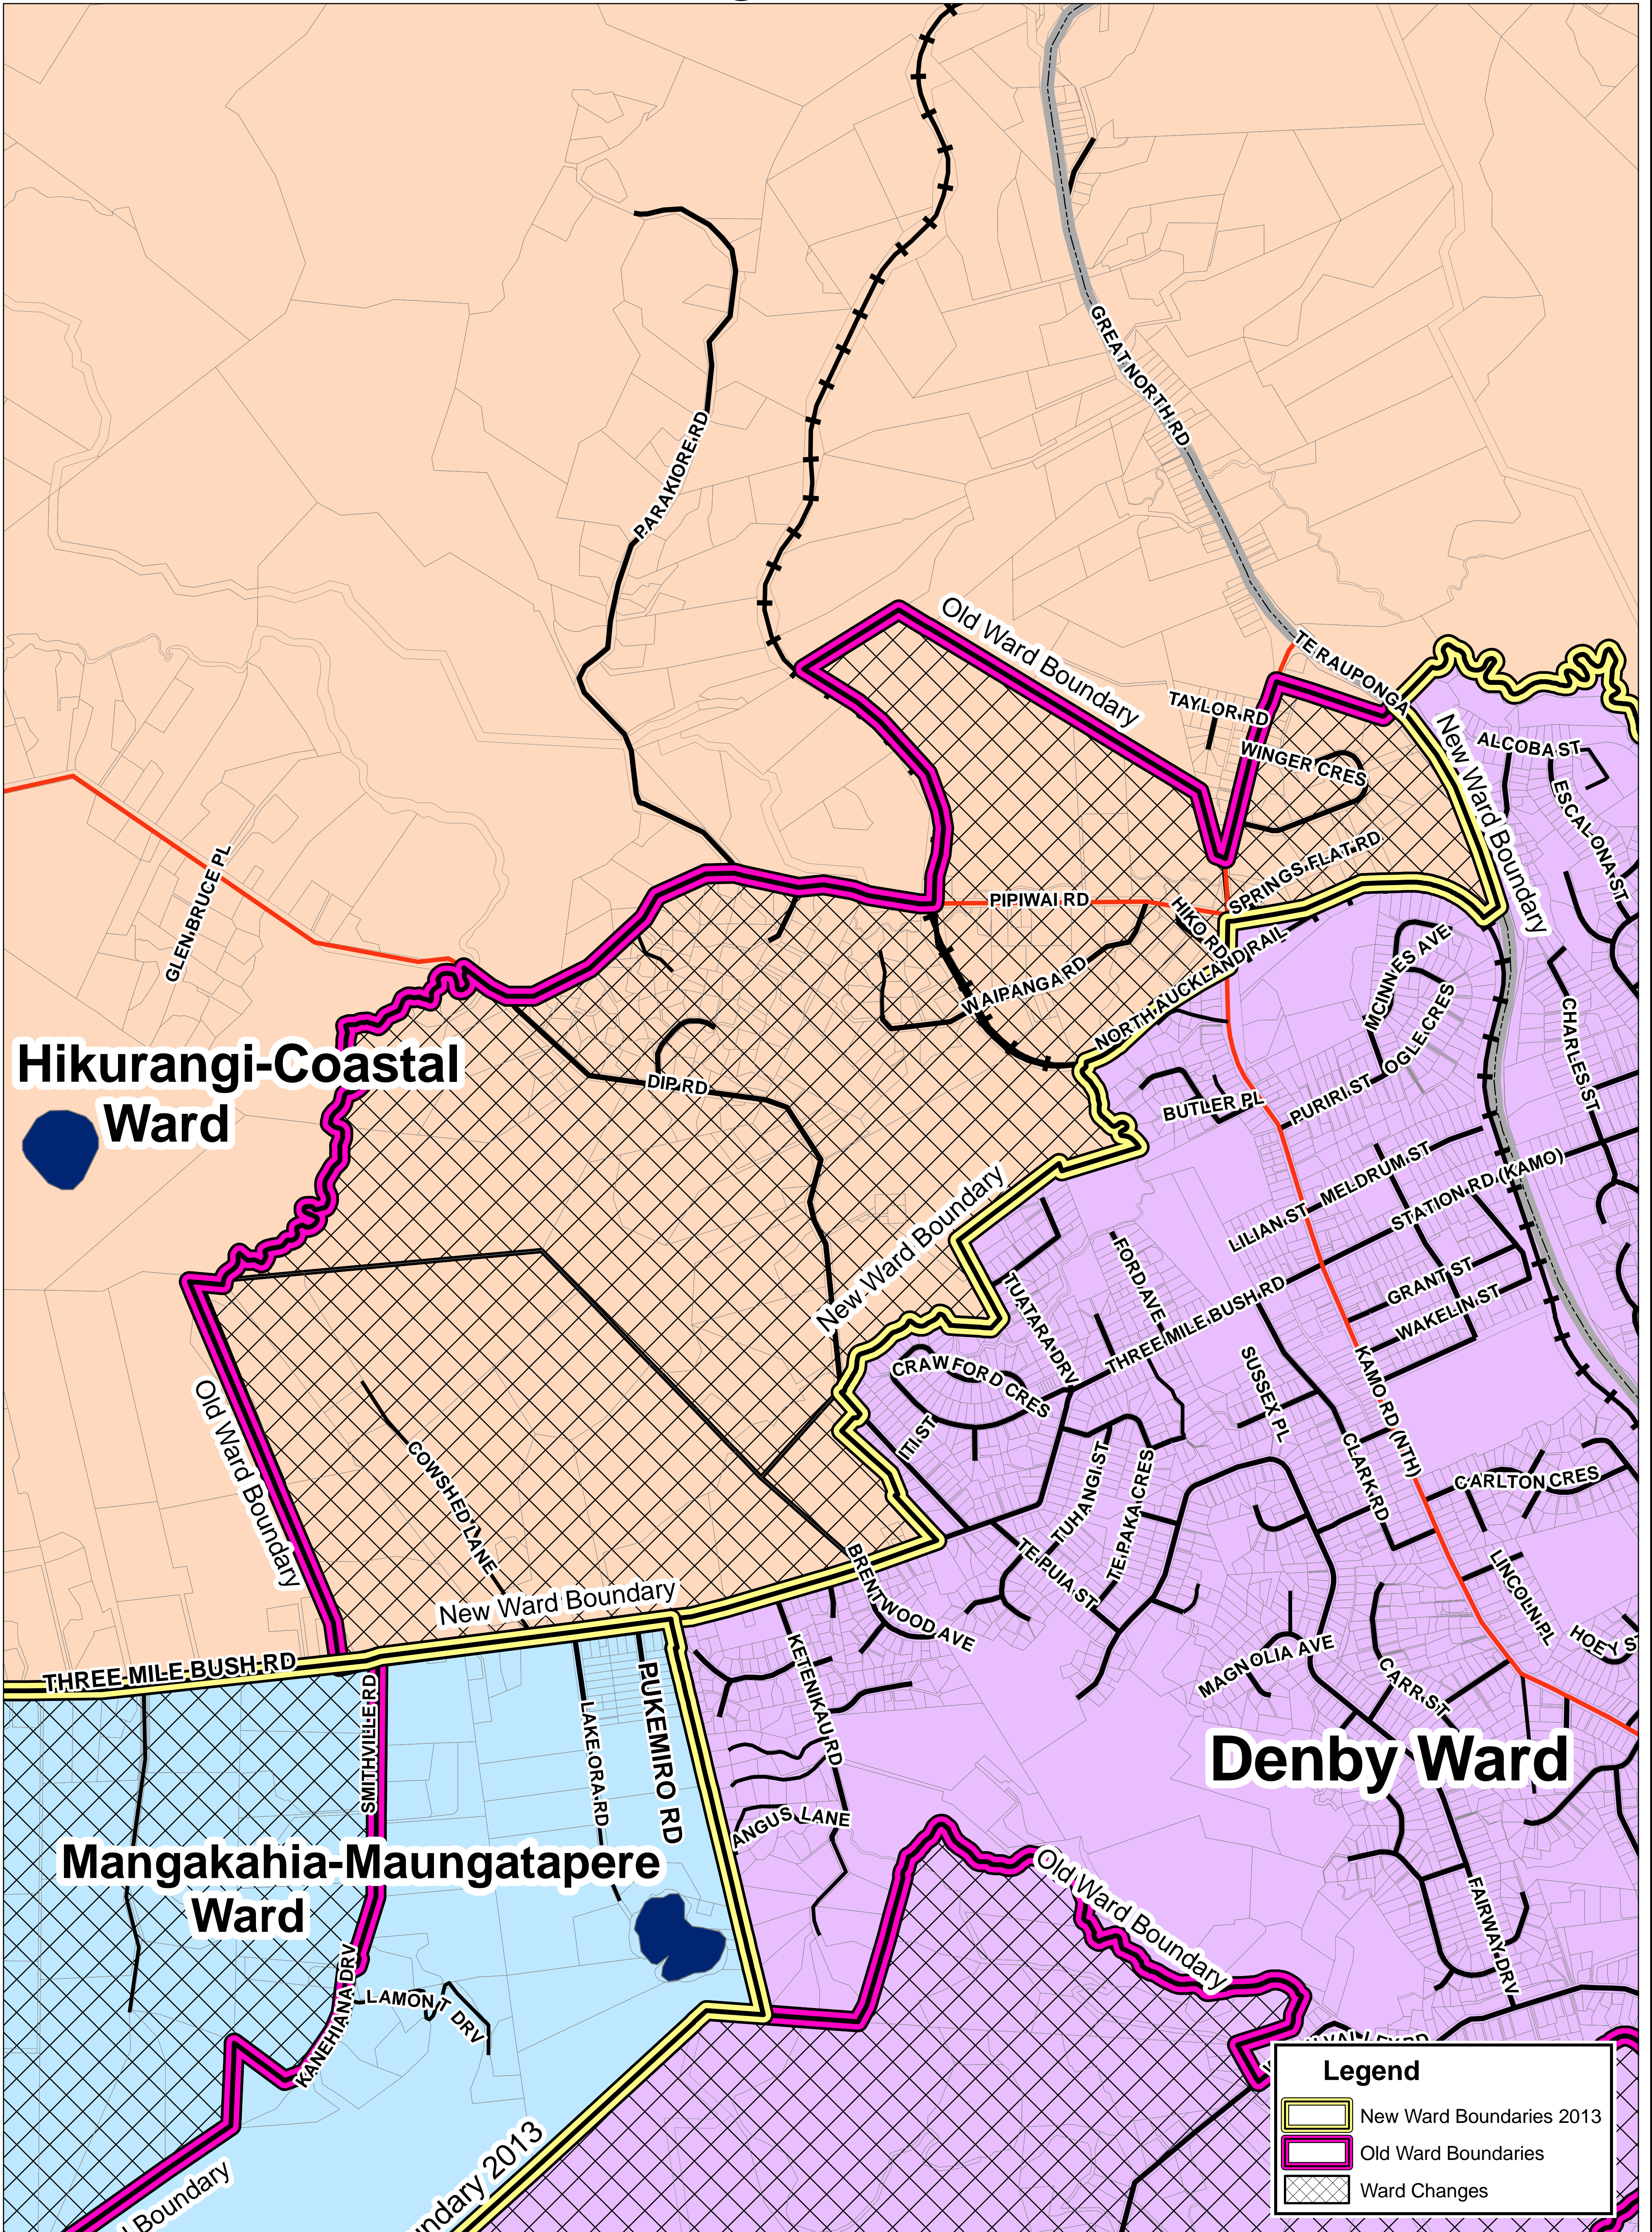

# Whangarei District

Ward Boundaries 2013 Changes: Dip Rd Area