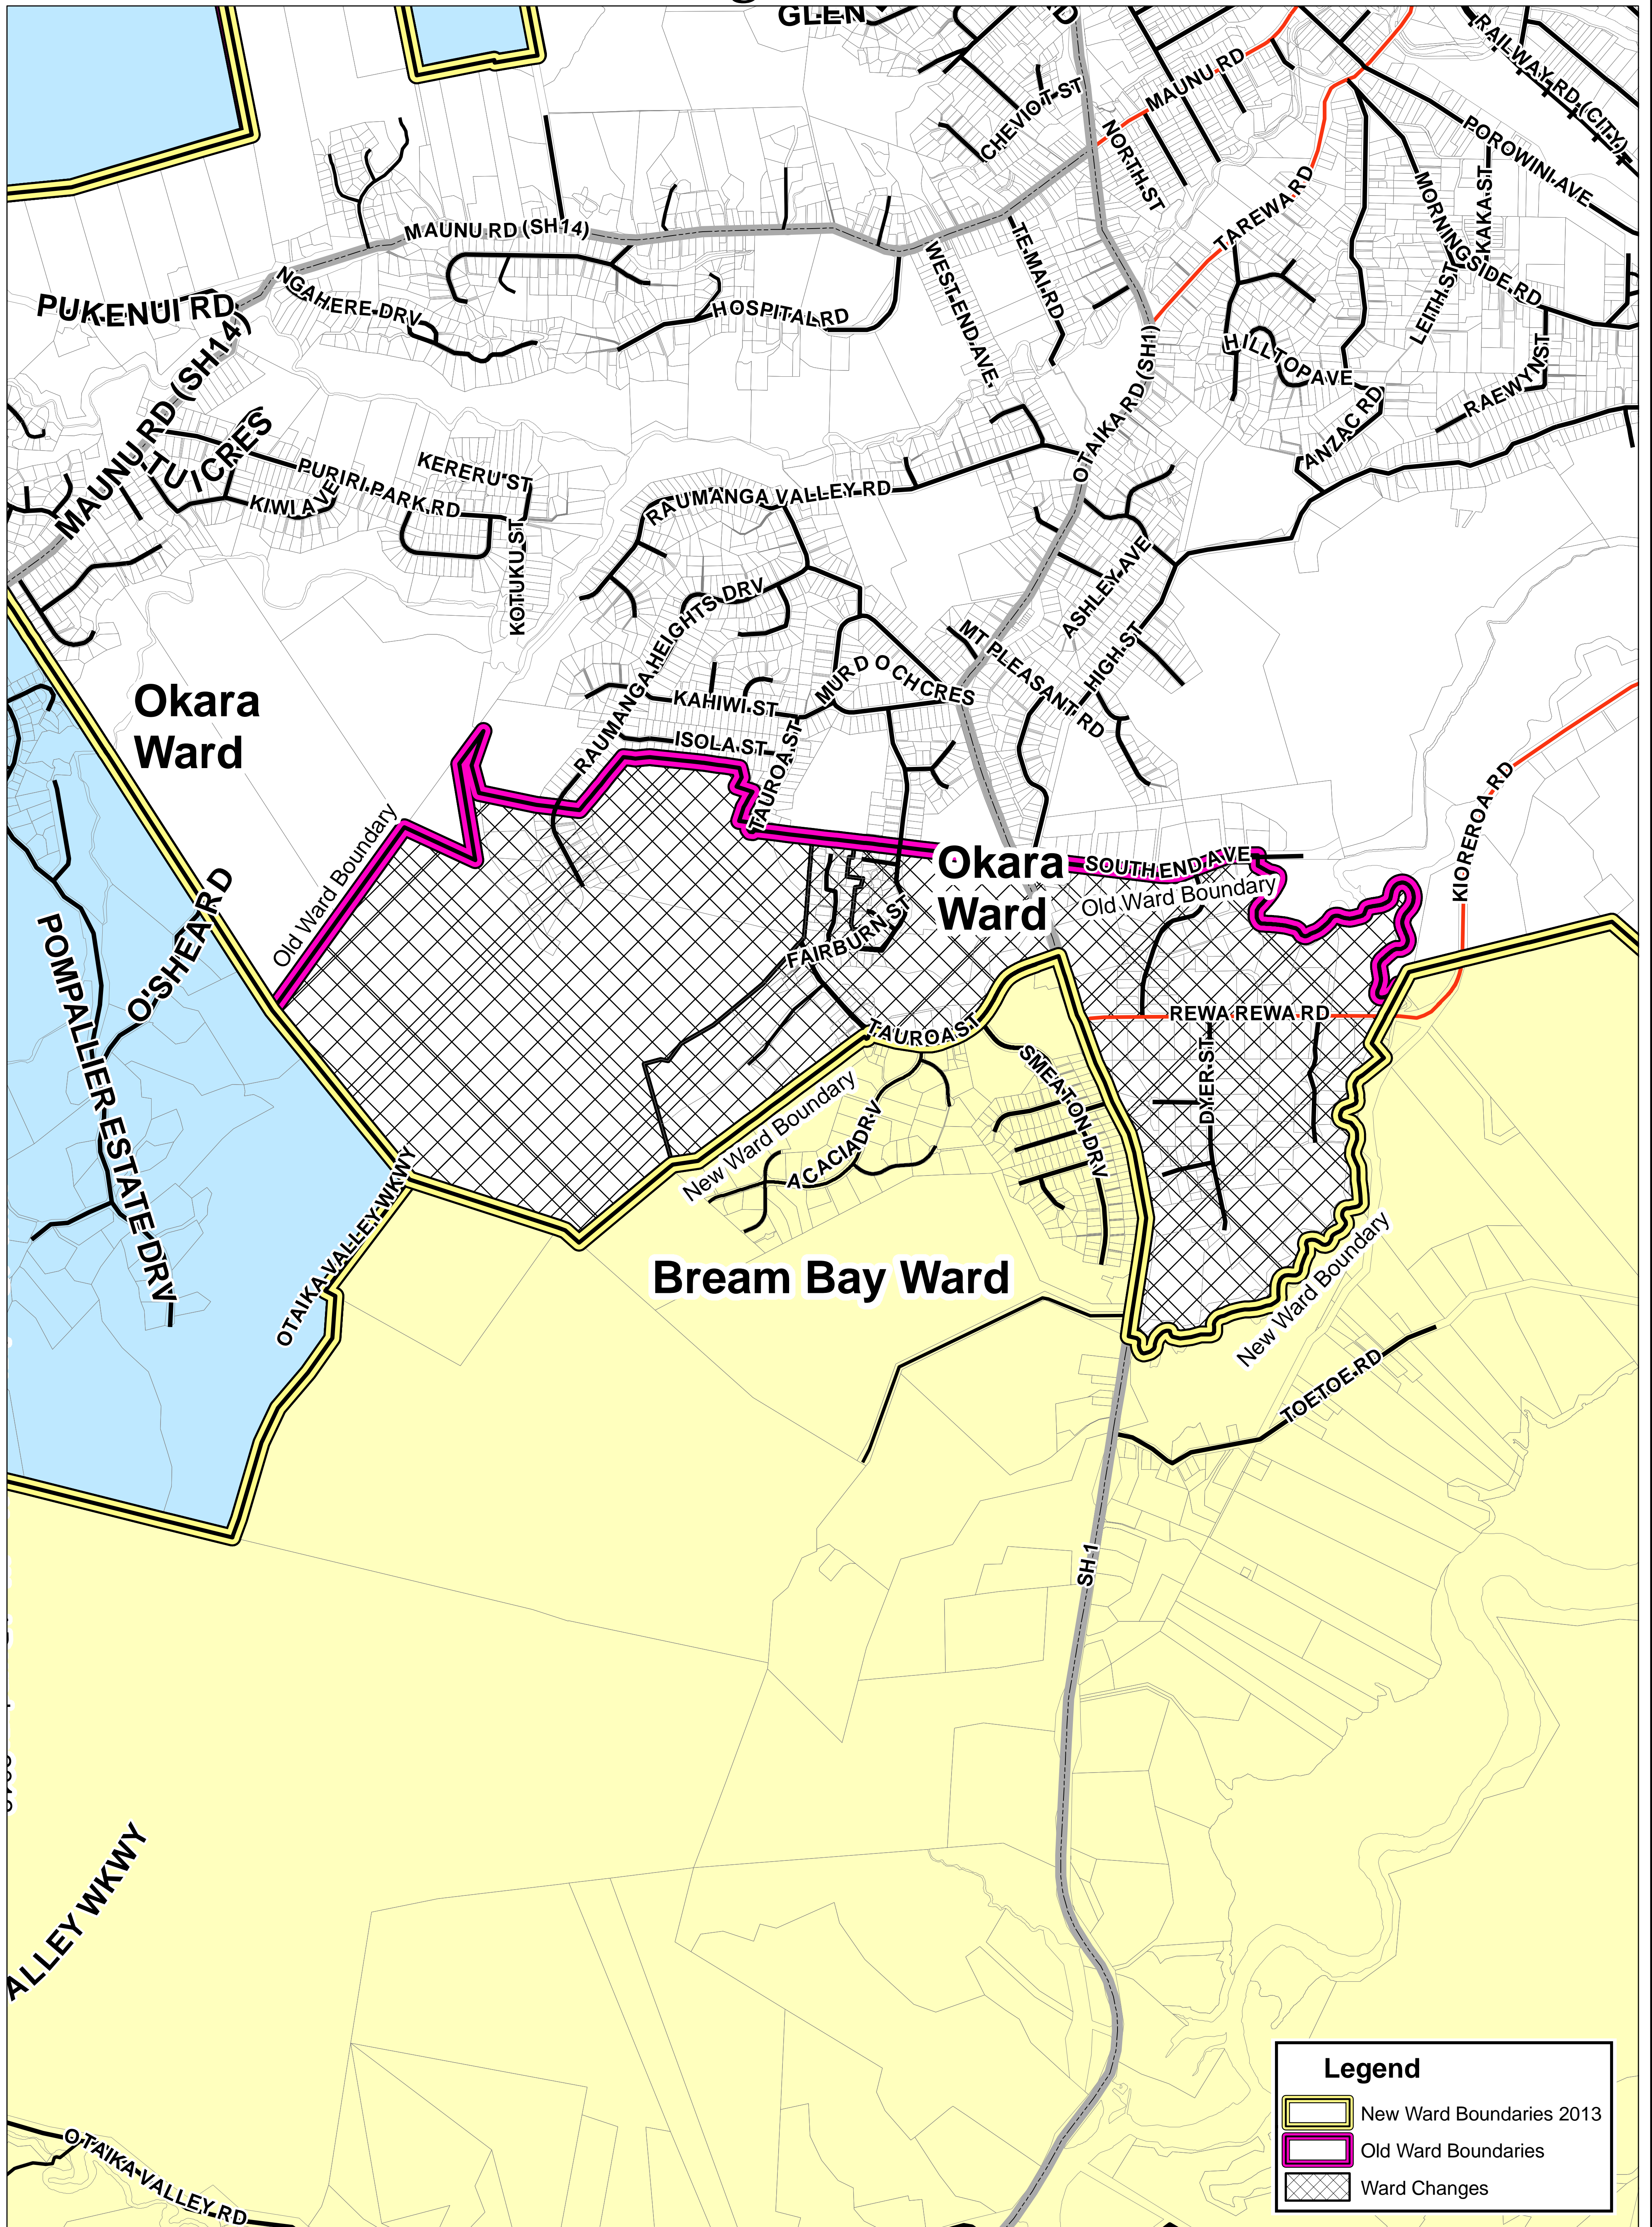

Whangarei District

Ward Boundaries 2013 Changes: Tauroa Street Area