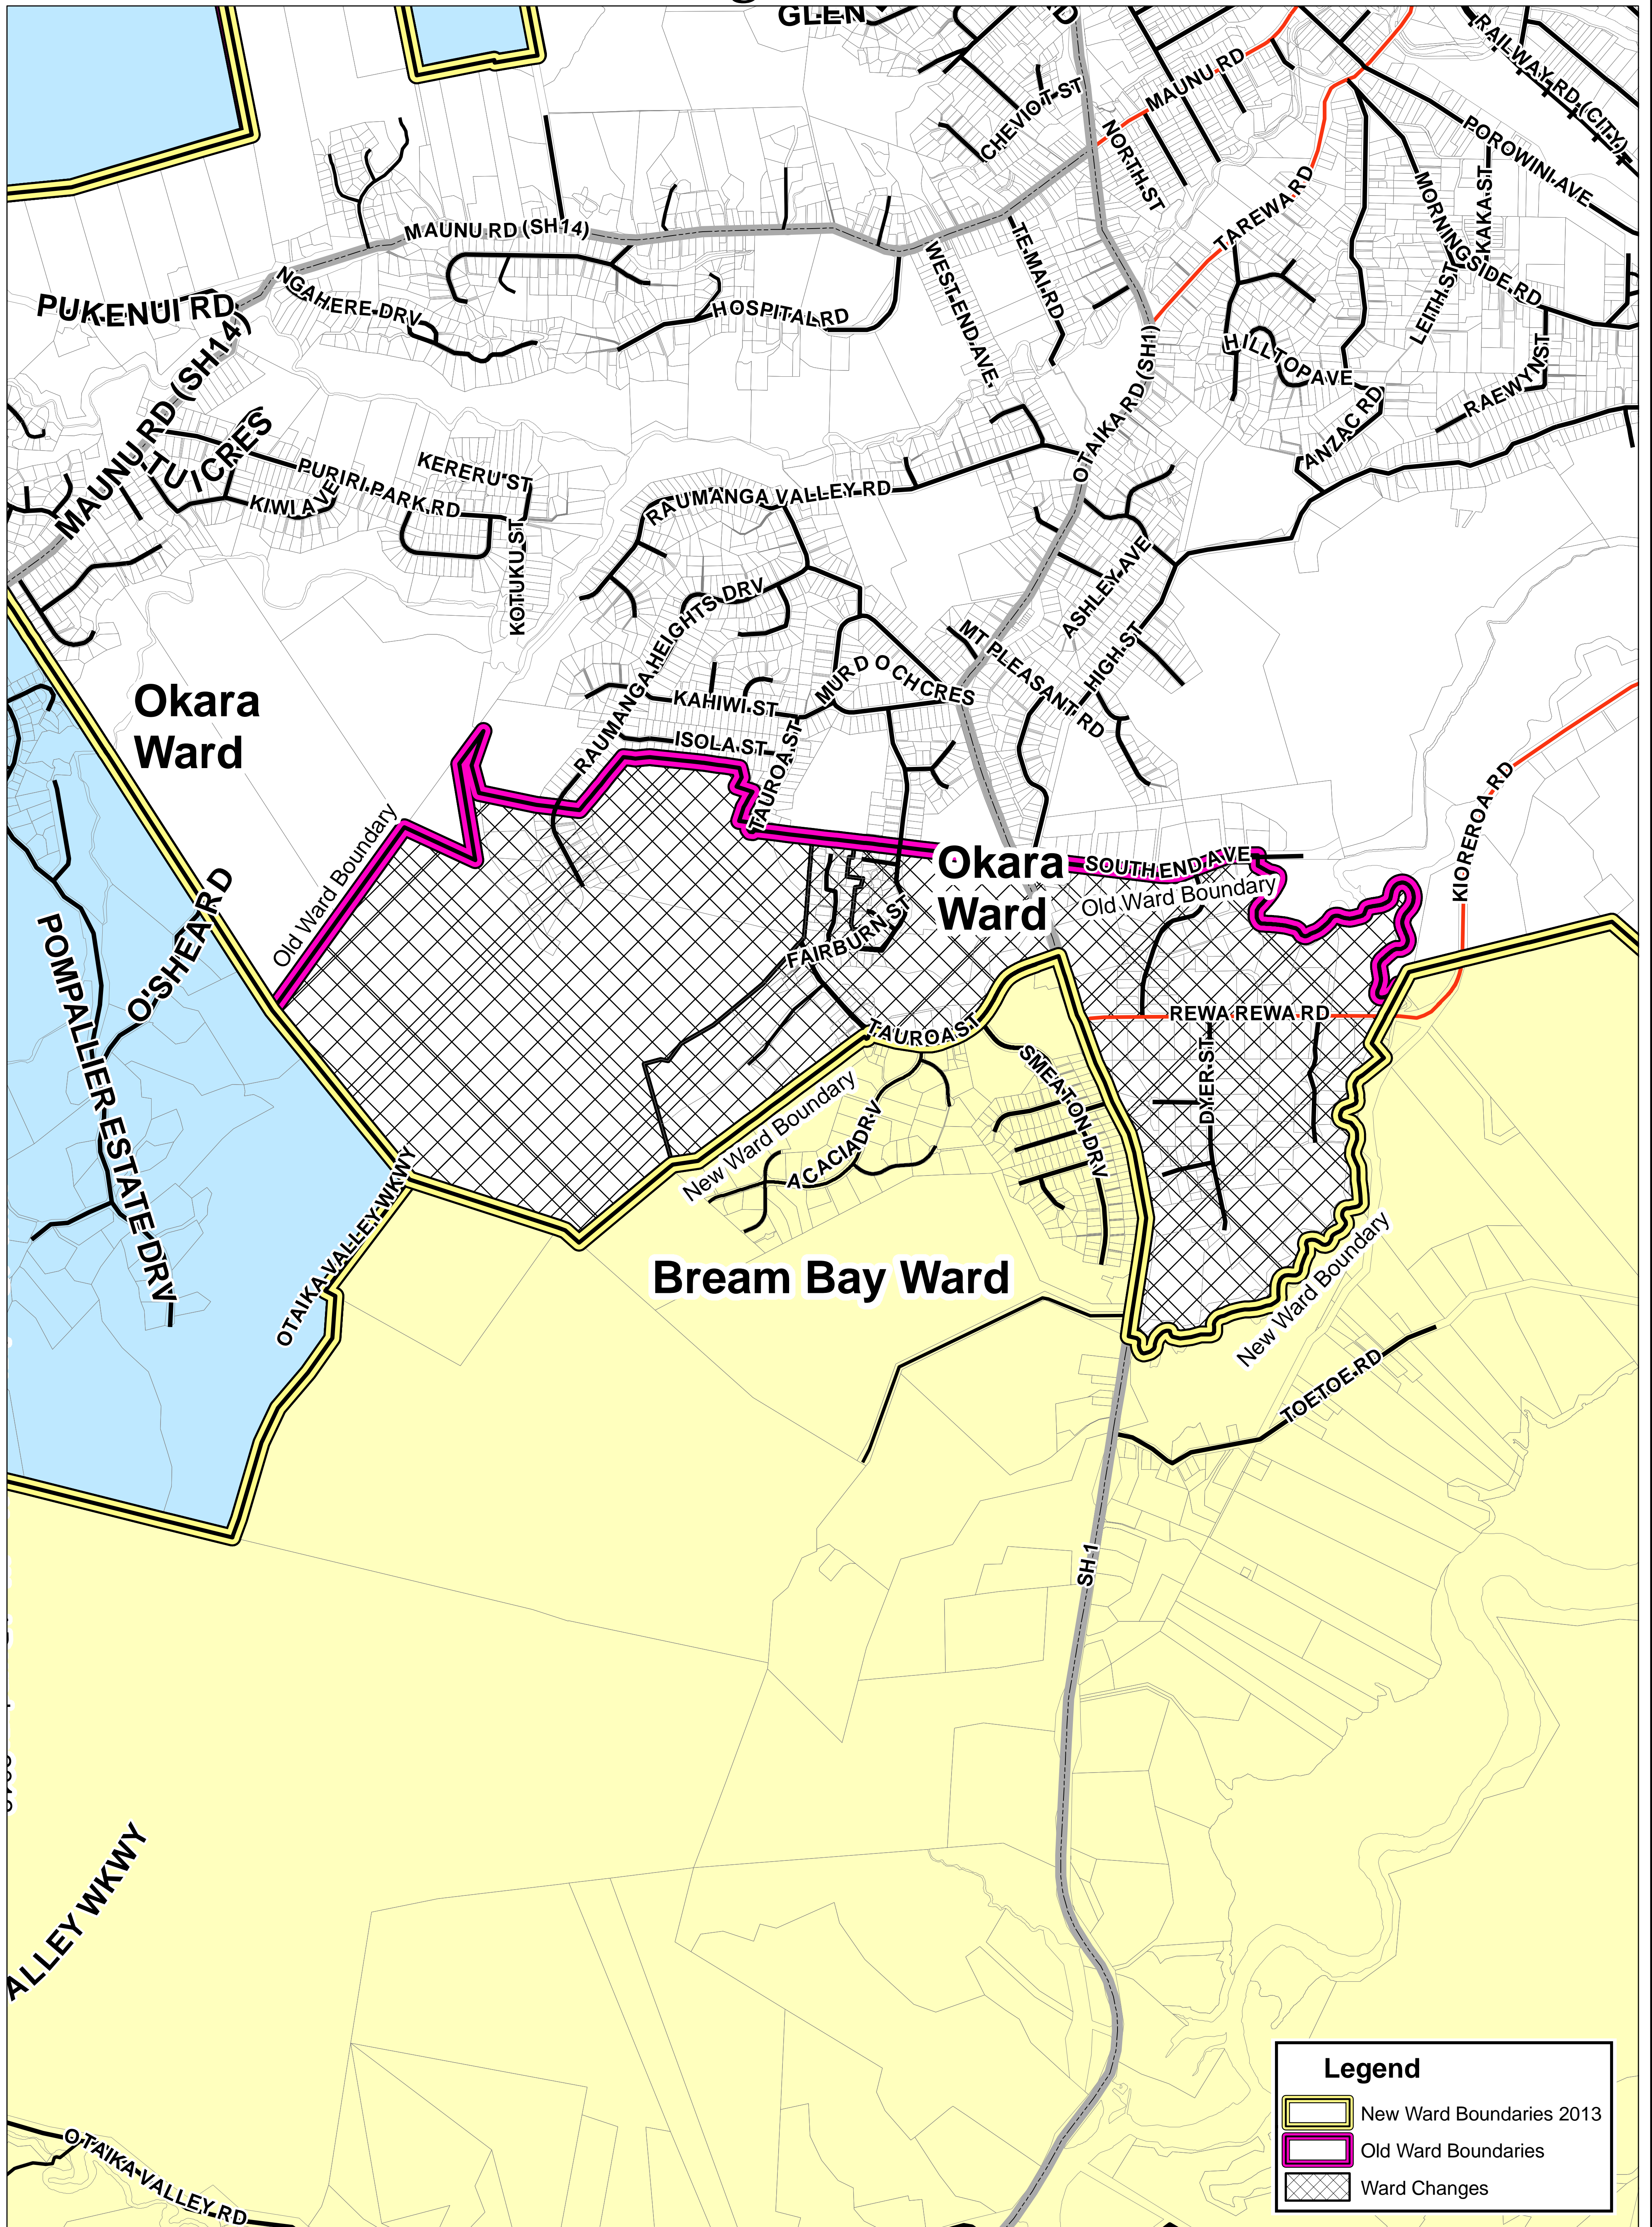

# Whangarei District

Ward Boundaries 2013 Changes: Tauroa Street Area