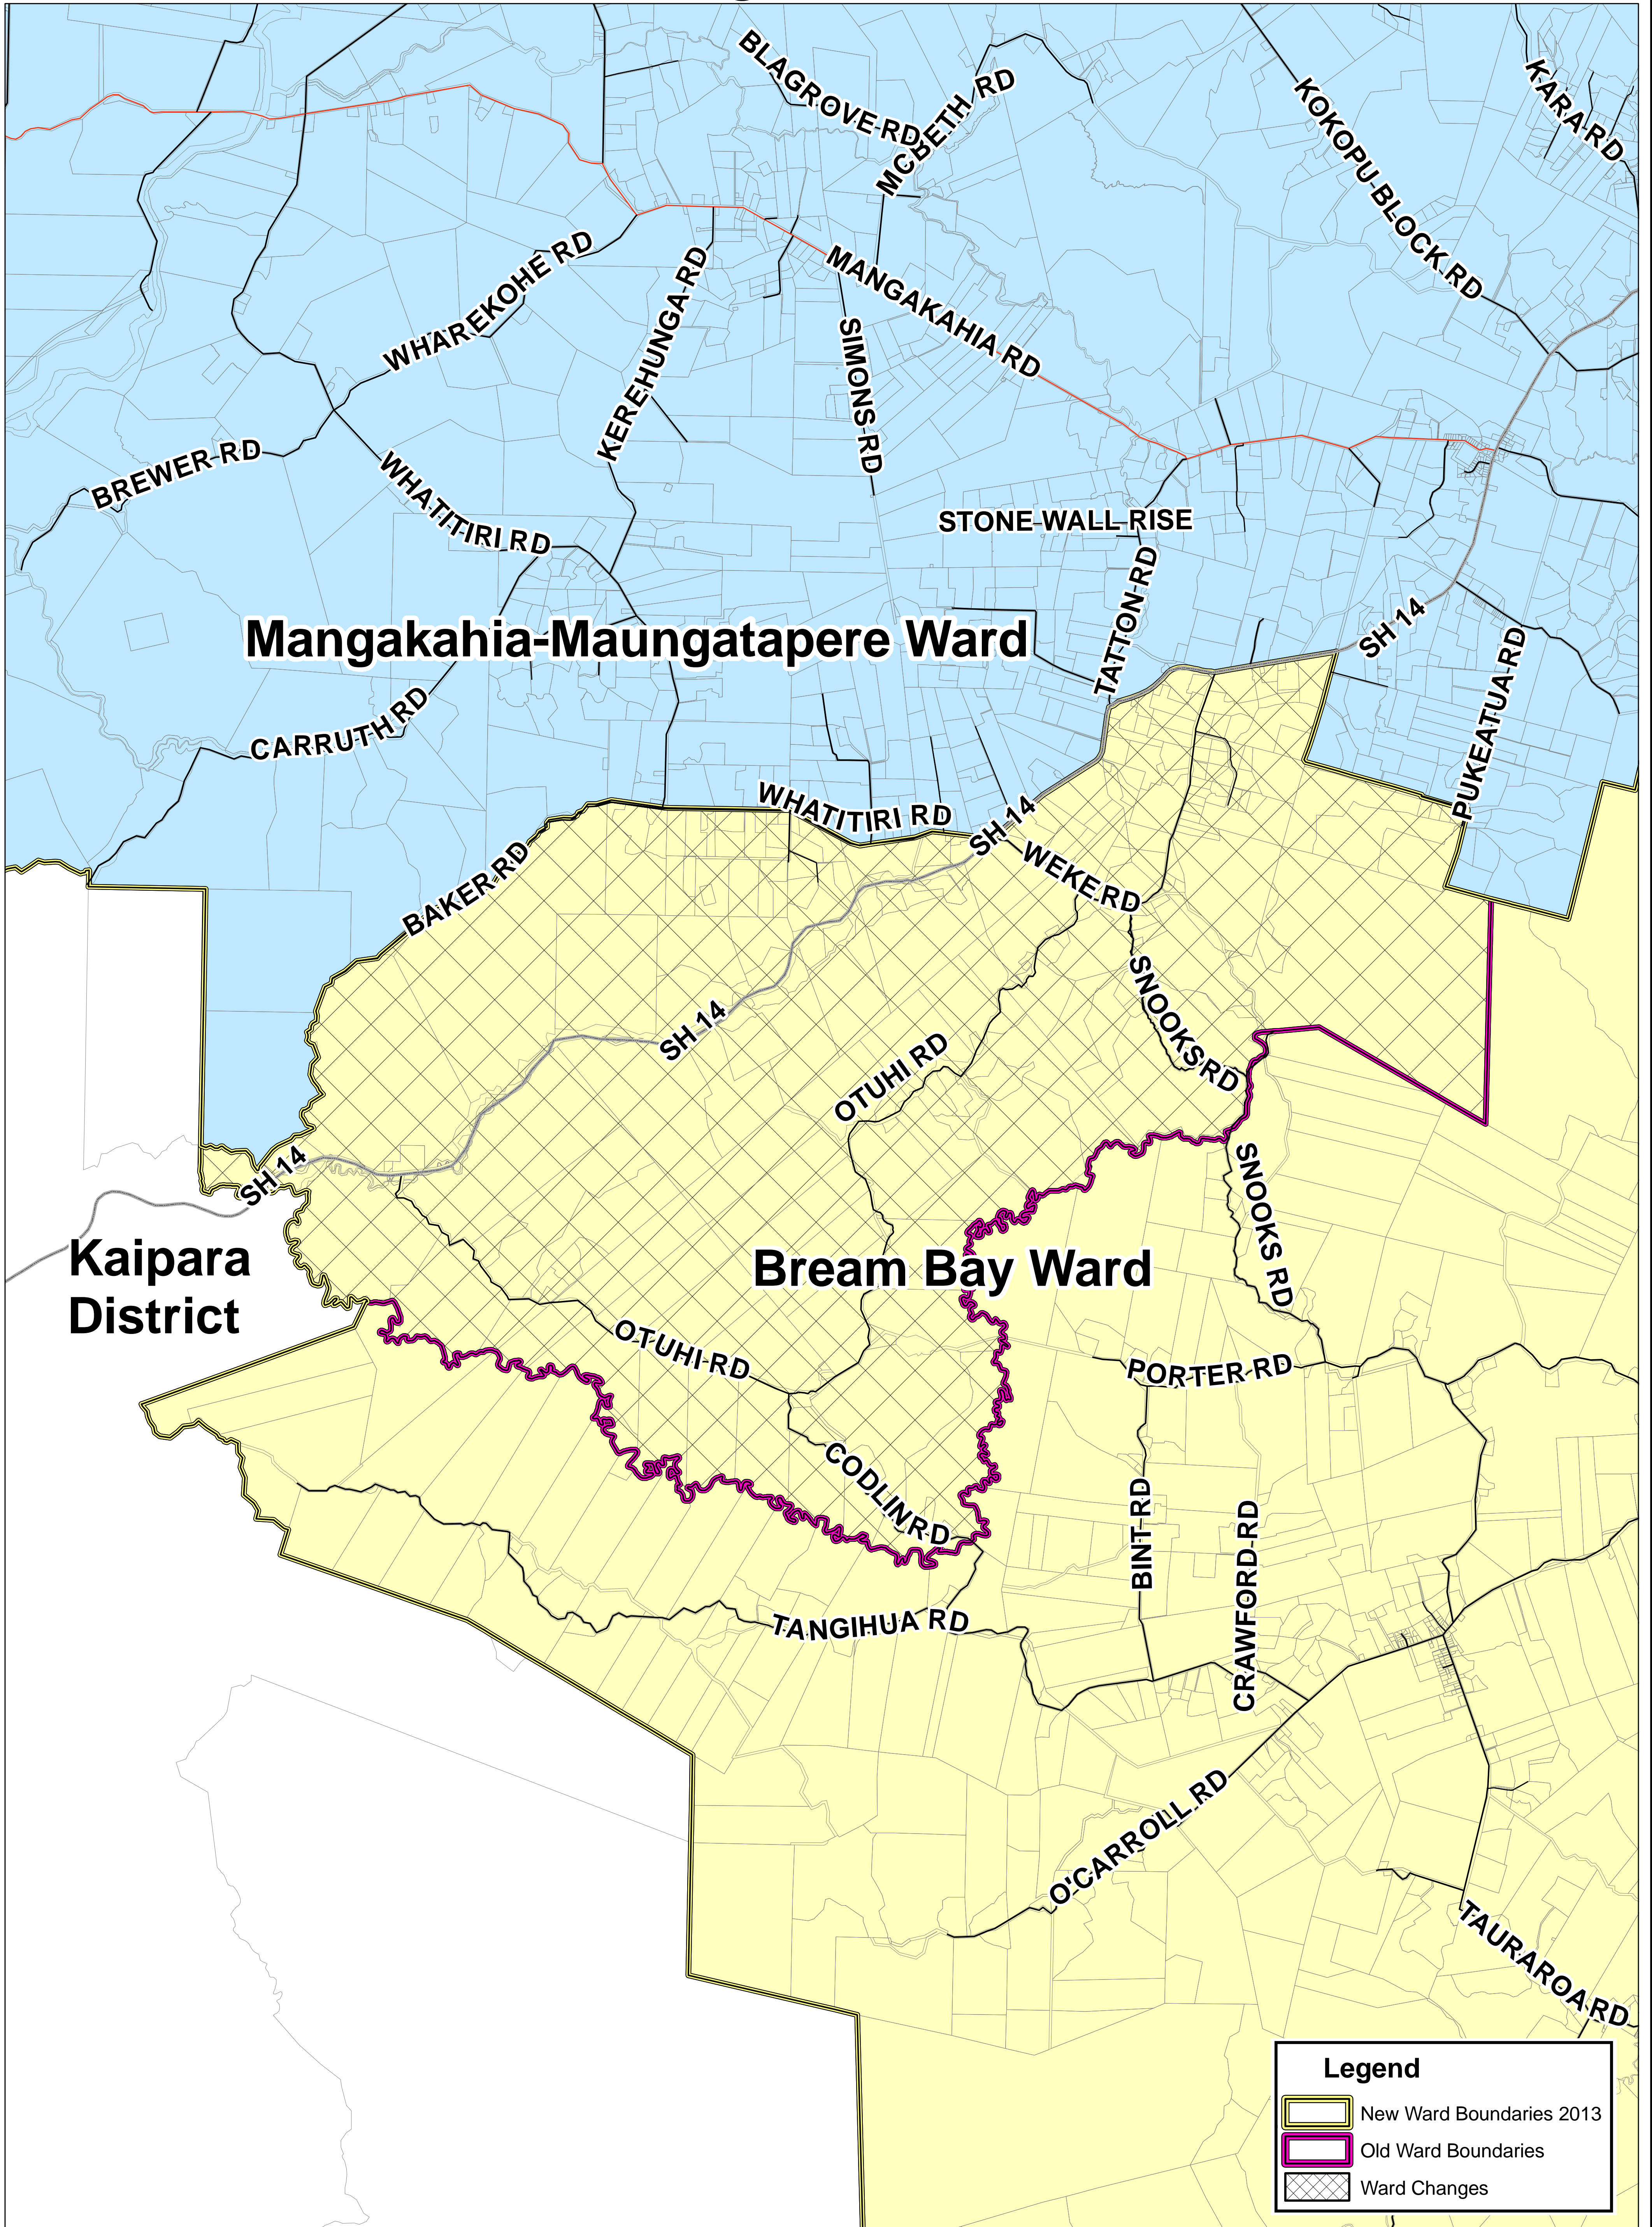

Whangarei District

Ward Boundaries 2013 Changes: Codlin Rd Area