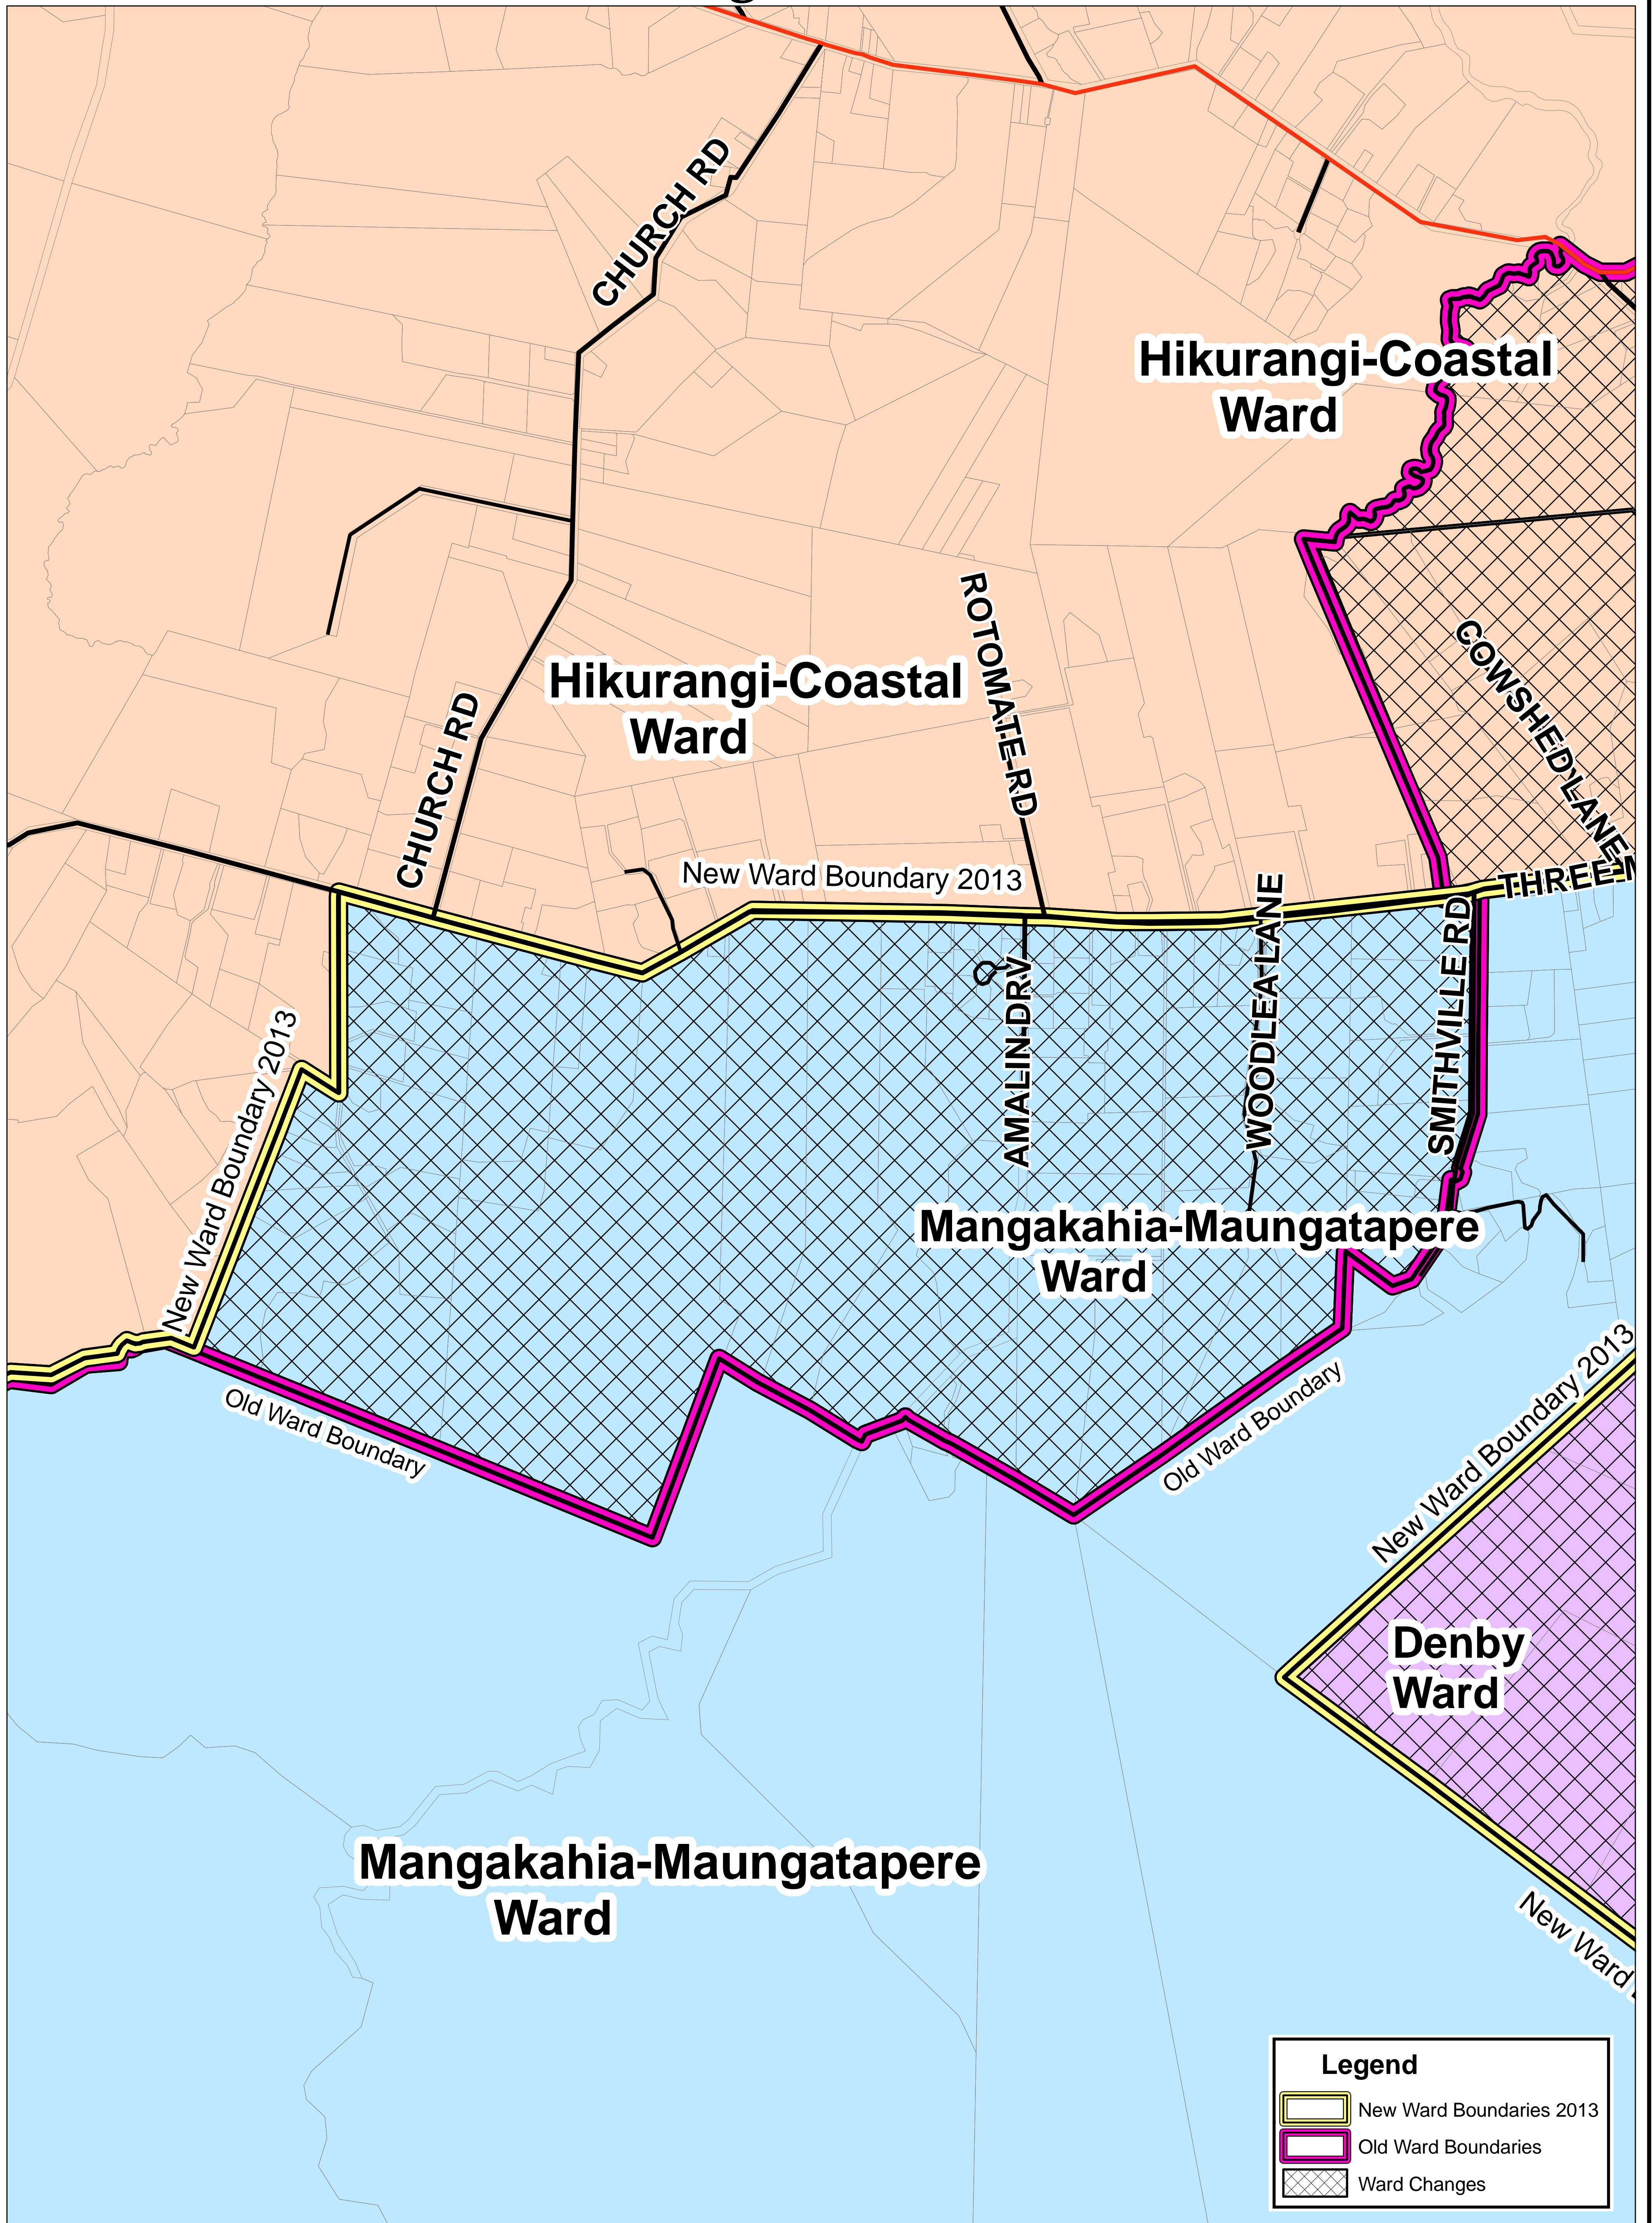

Whangarei District

Ward Boundaries 2013 Changes: Three Mile Bush Rd Area