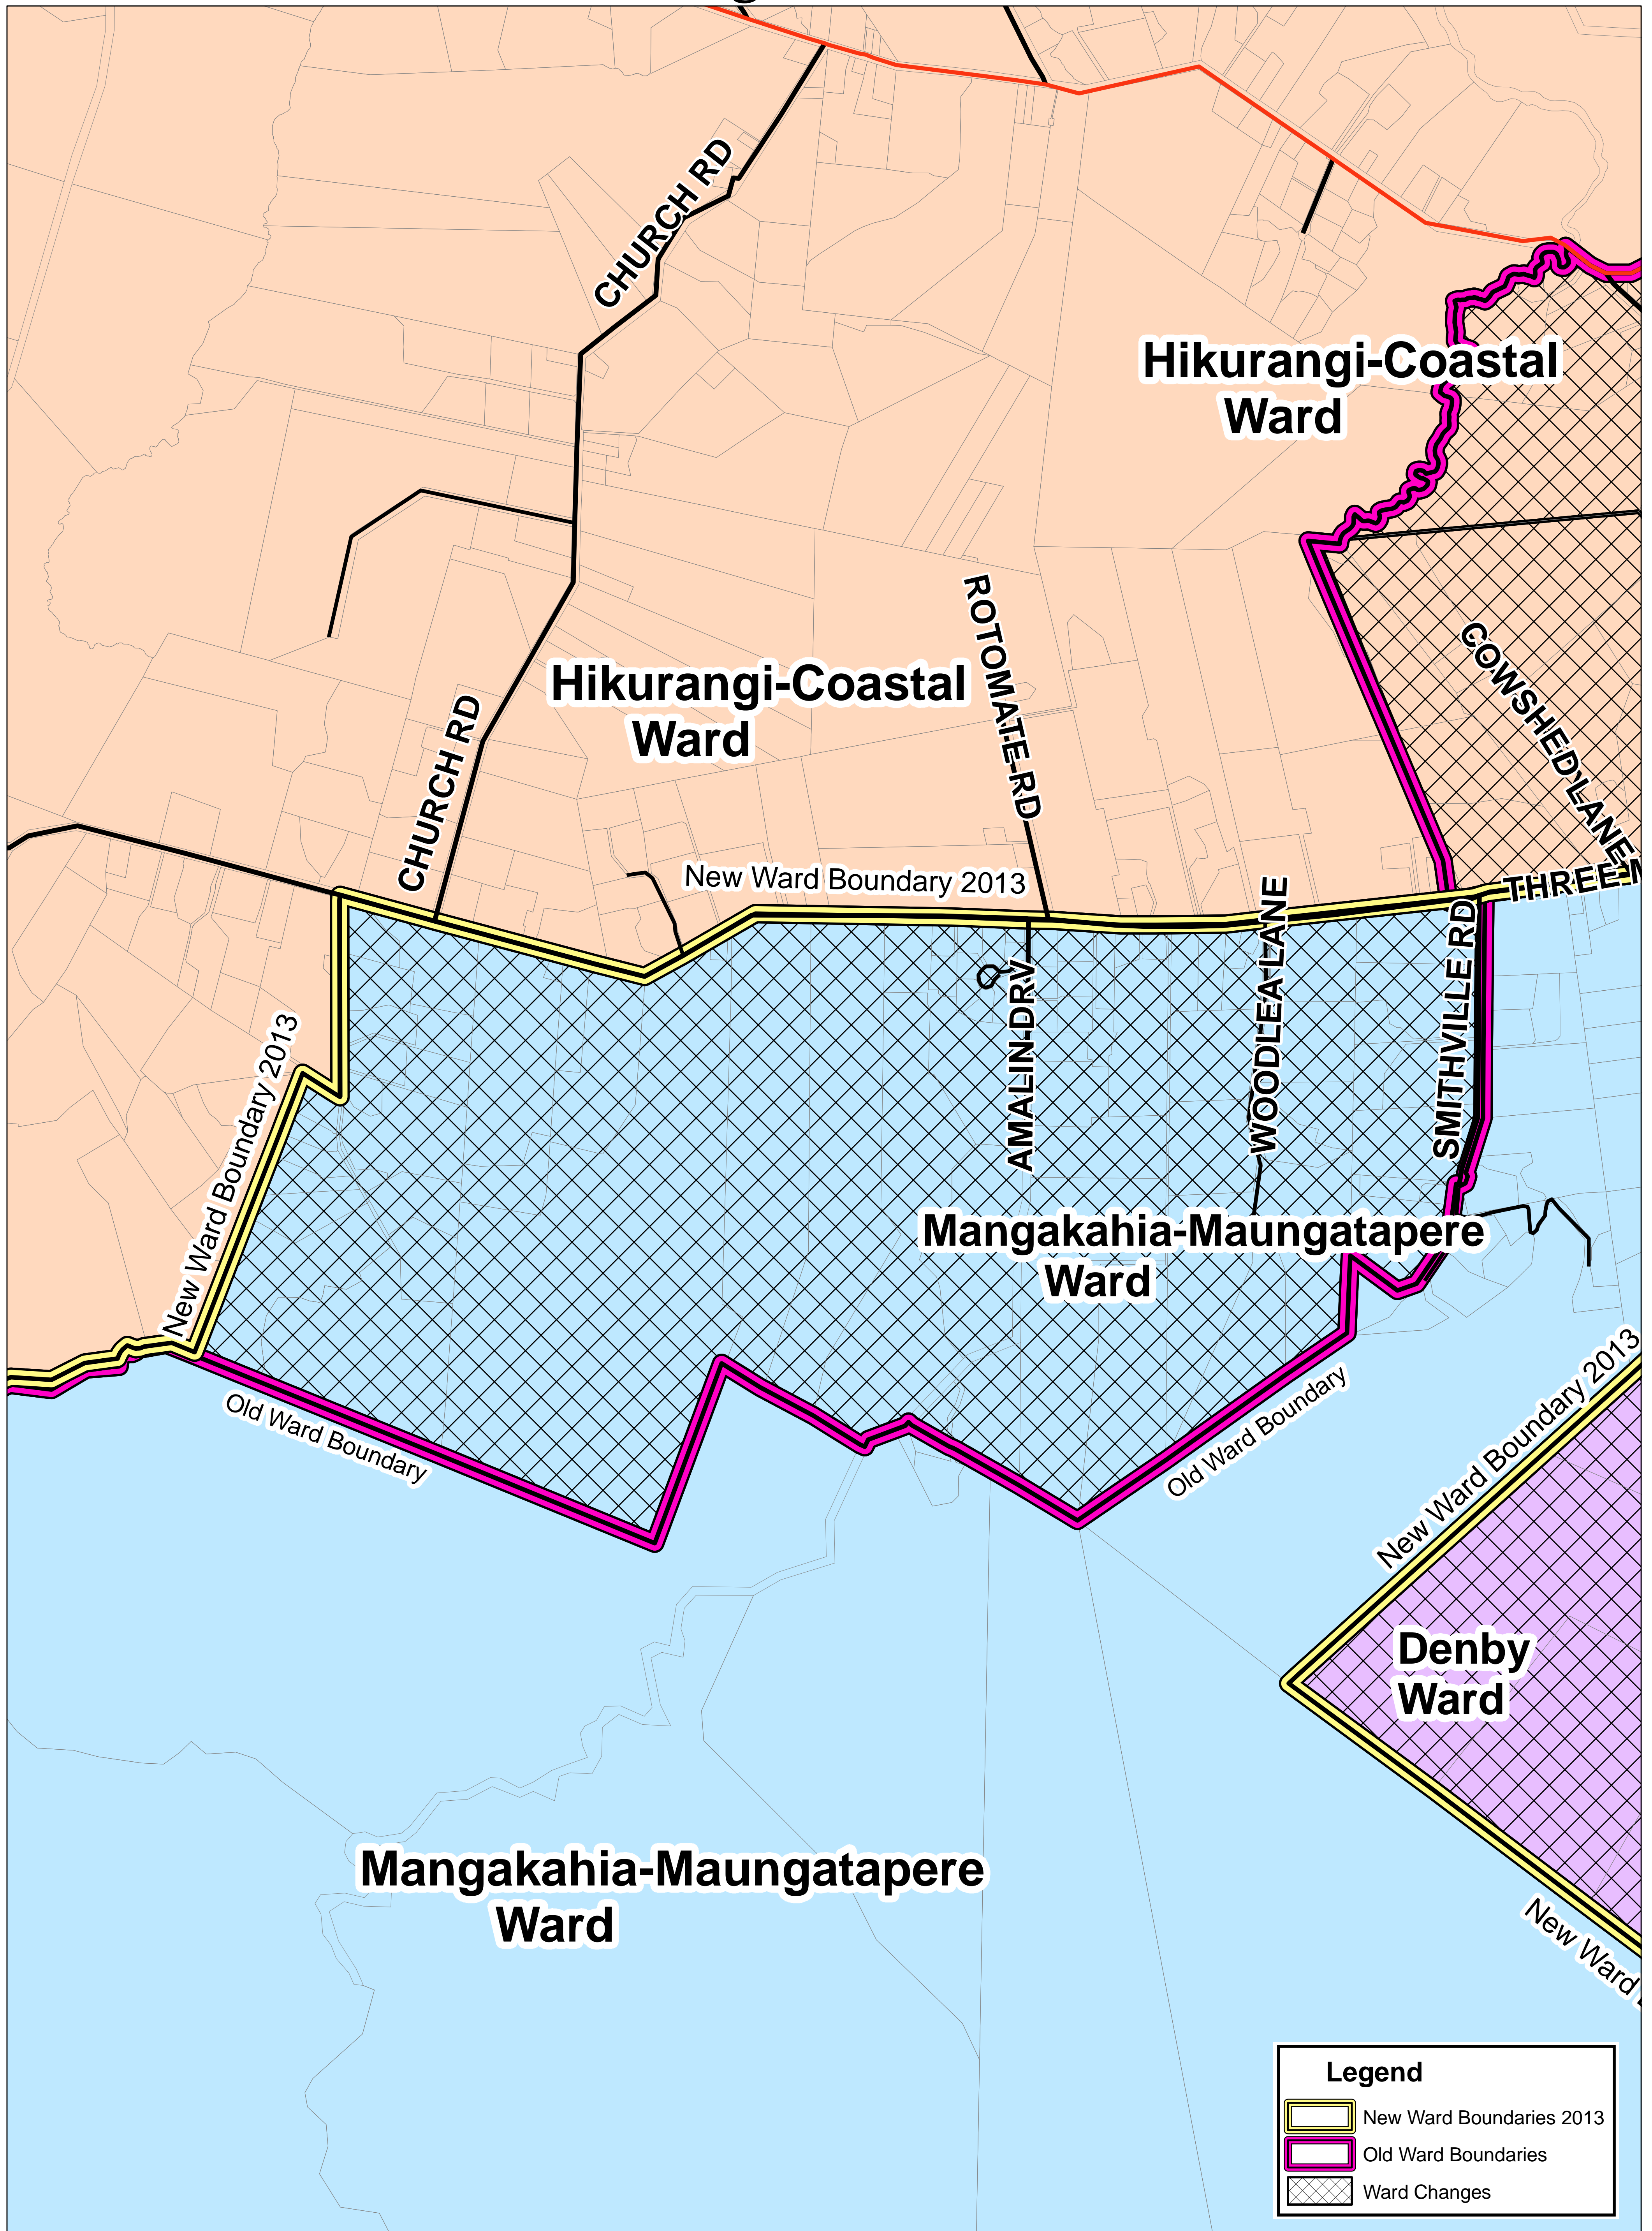

Whangarei District

Ward Boundaries 2013 Changes: Three Mile Bush Rd Area