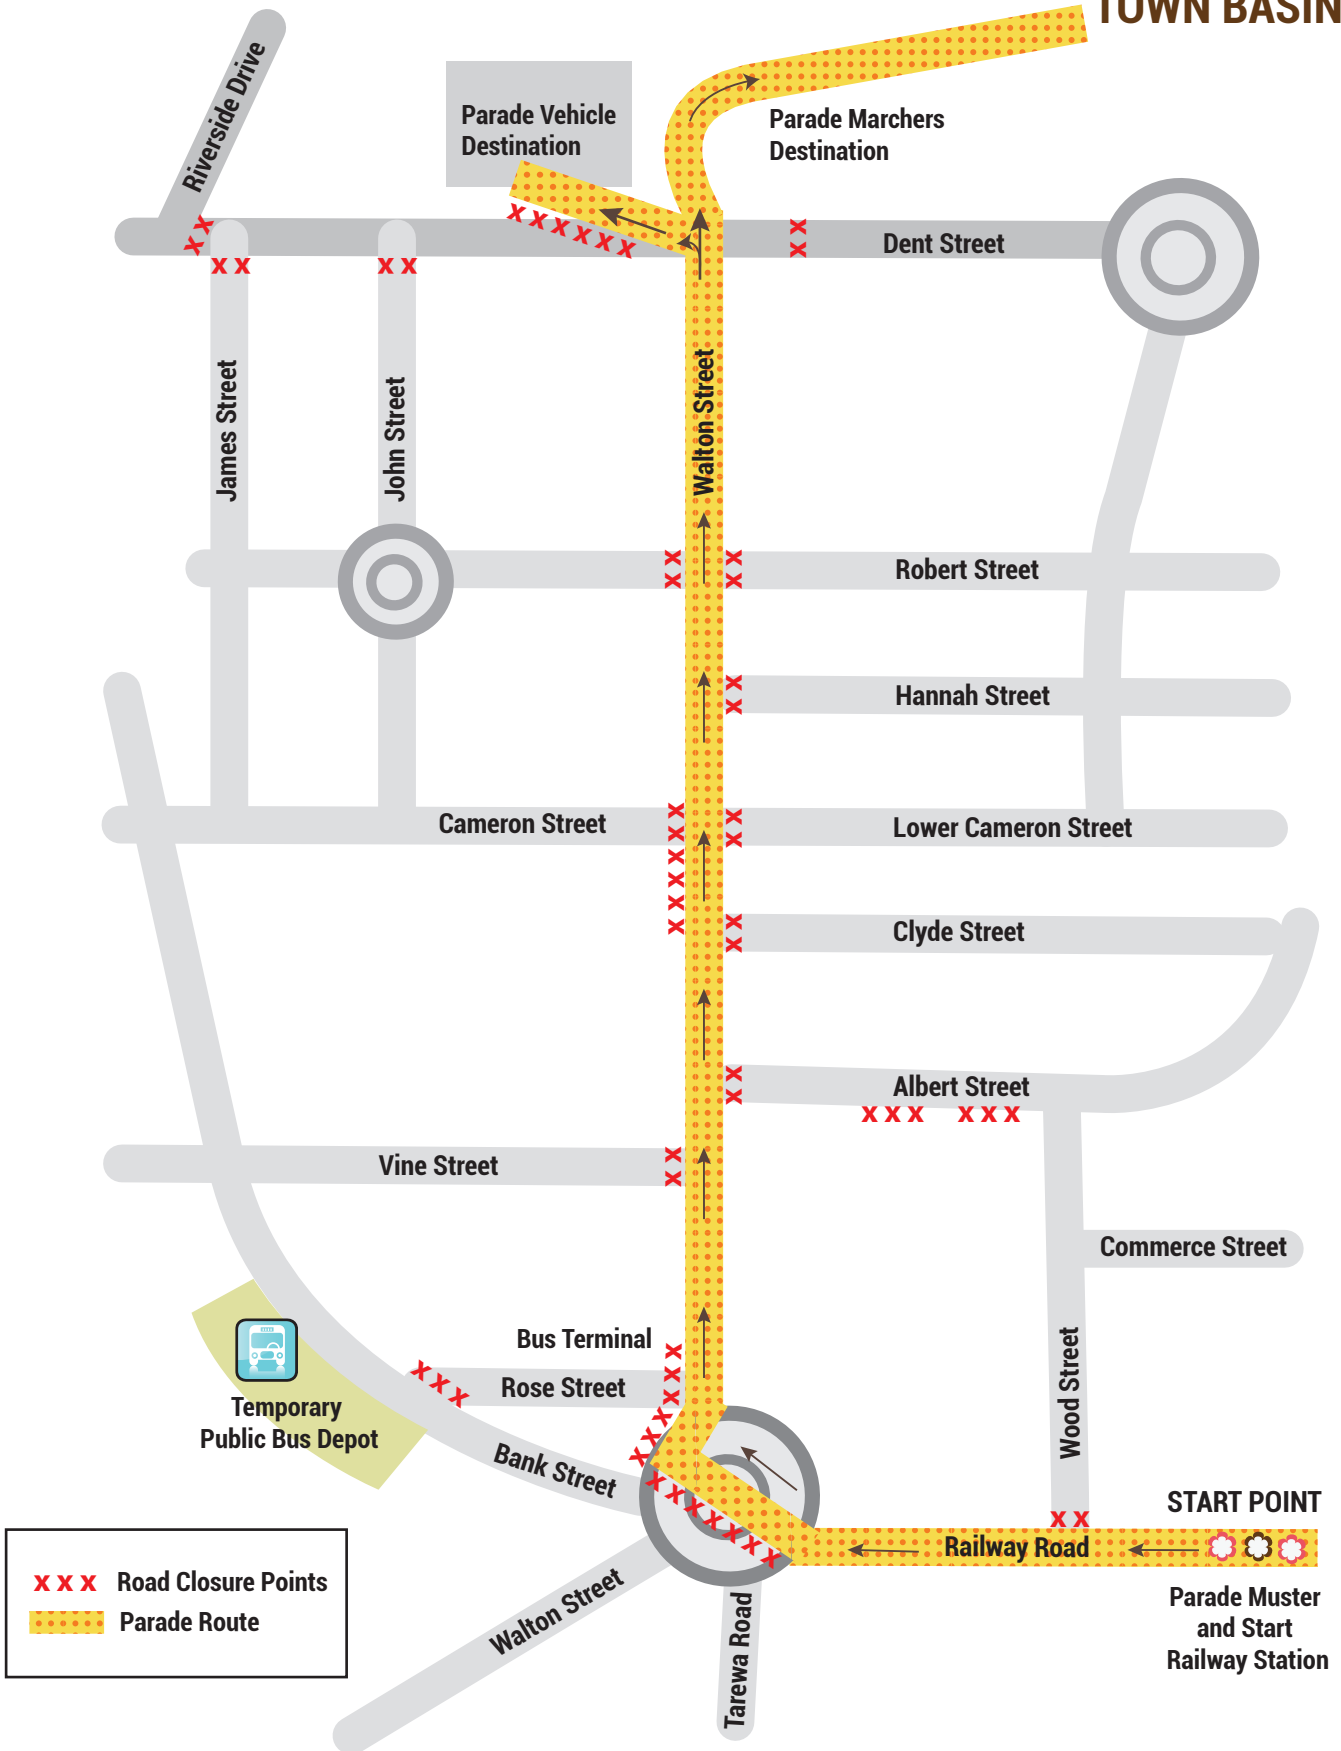

Parade Route

XXX Road Closure Points
 Parade Route

HATEA DRIVE / DENT STREET INTERSECTION - Temporary traffic flows

FIVE-FINGER ROUNDABOUT - Temporary traffic flows