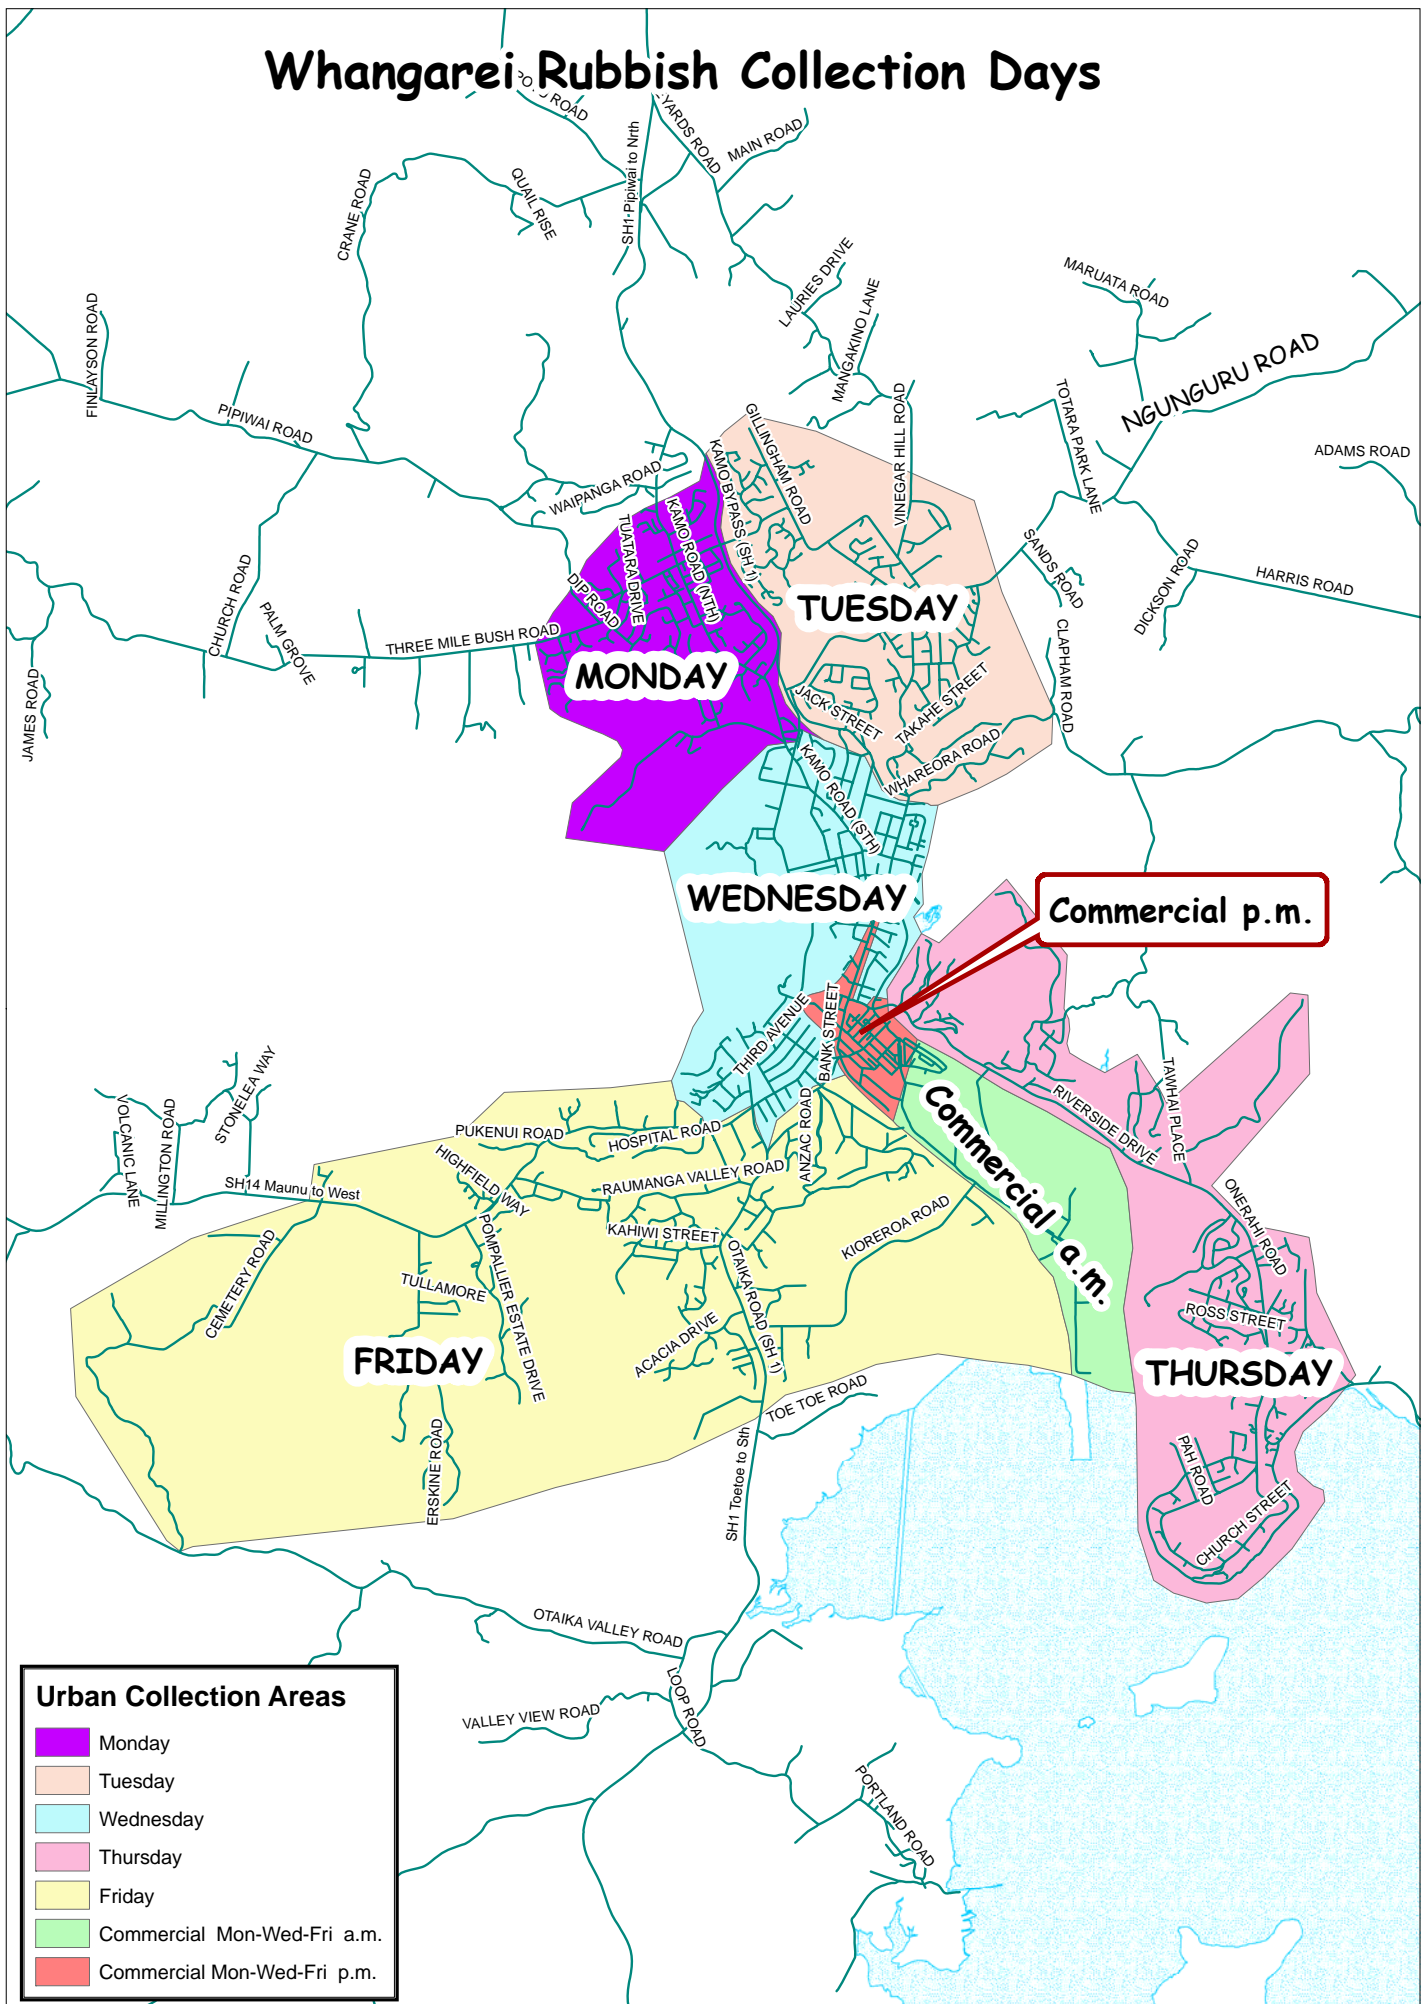

Whangarei Rubbish Collection Days

Urban Collection Areas

- Monday
- Tuesday
- Wednesday
- Thursday
- Friday
- Commercial Mon-Wed-Fri a.m.
- Commercial Mon-Wed-Fri p.m.