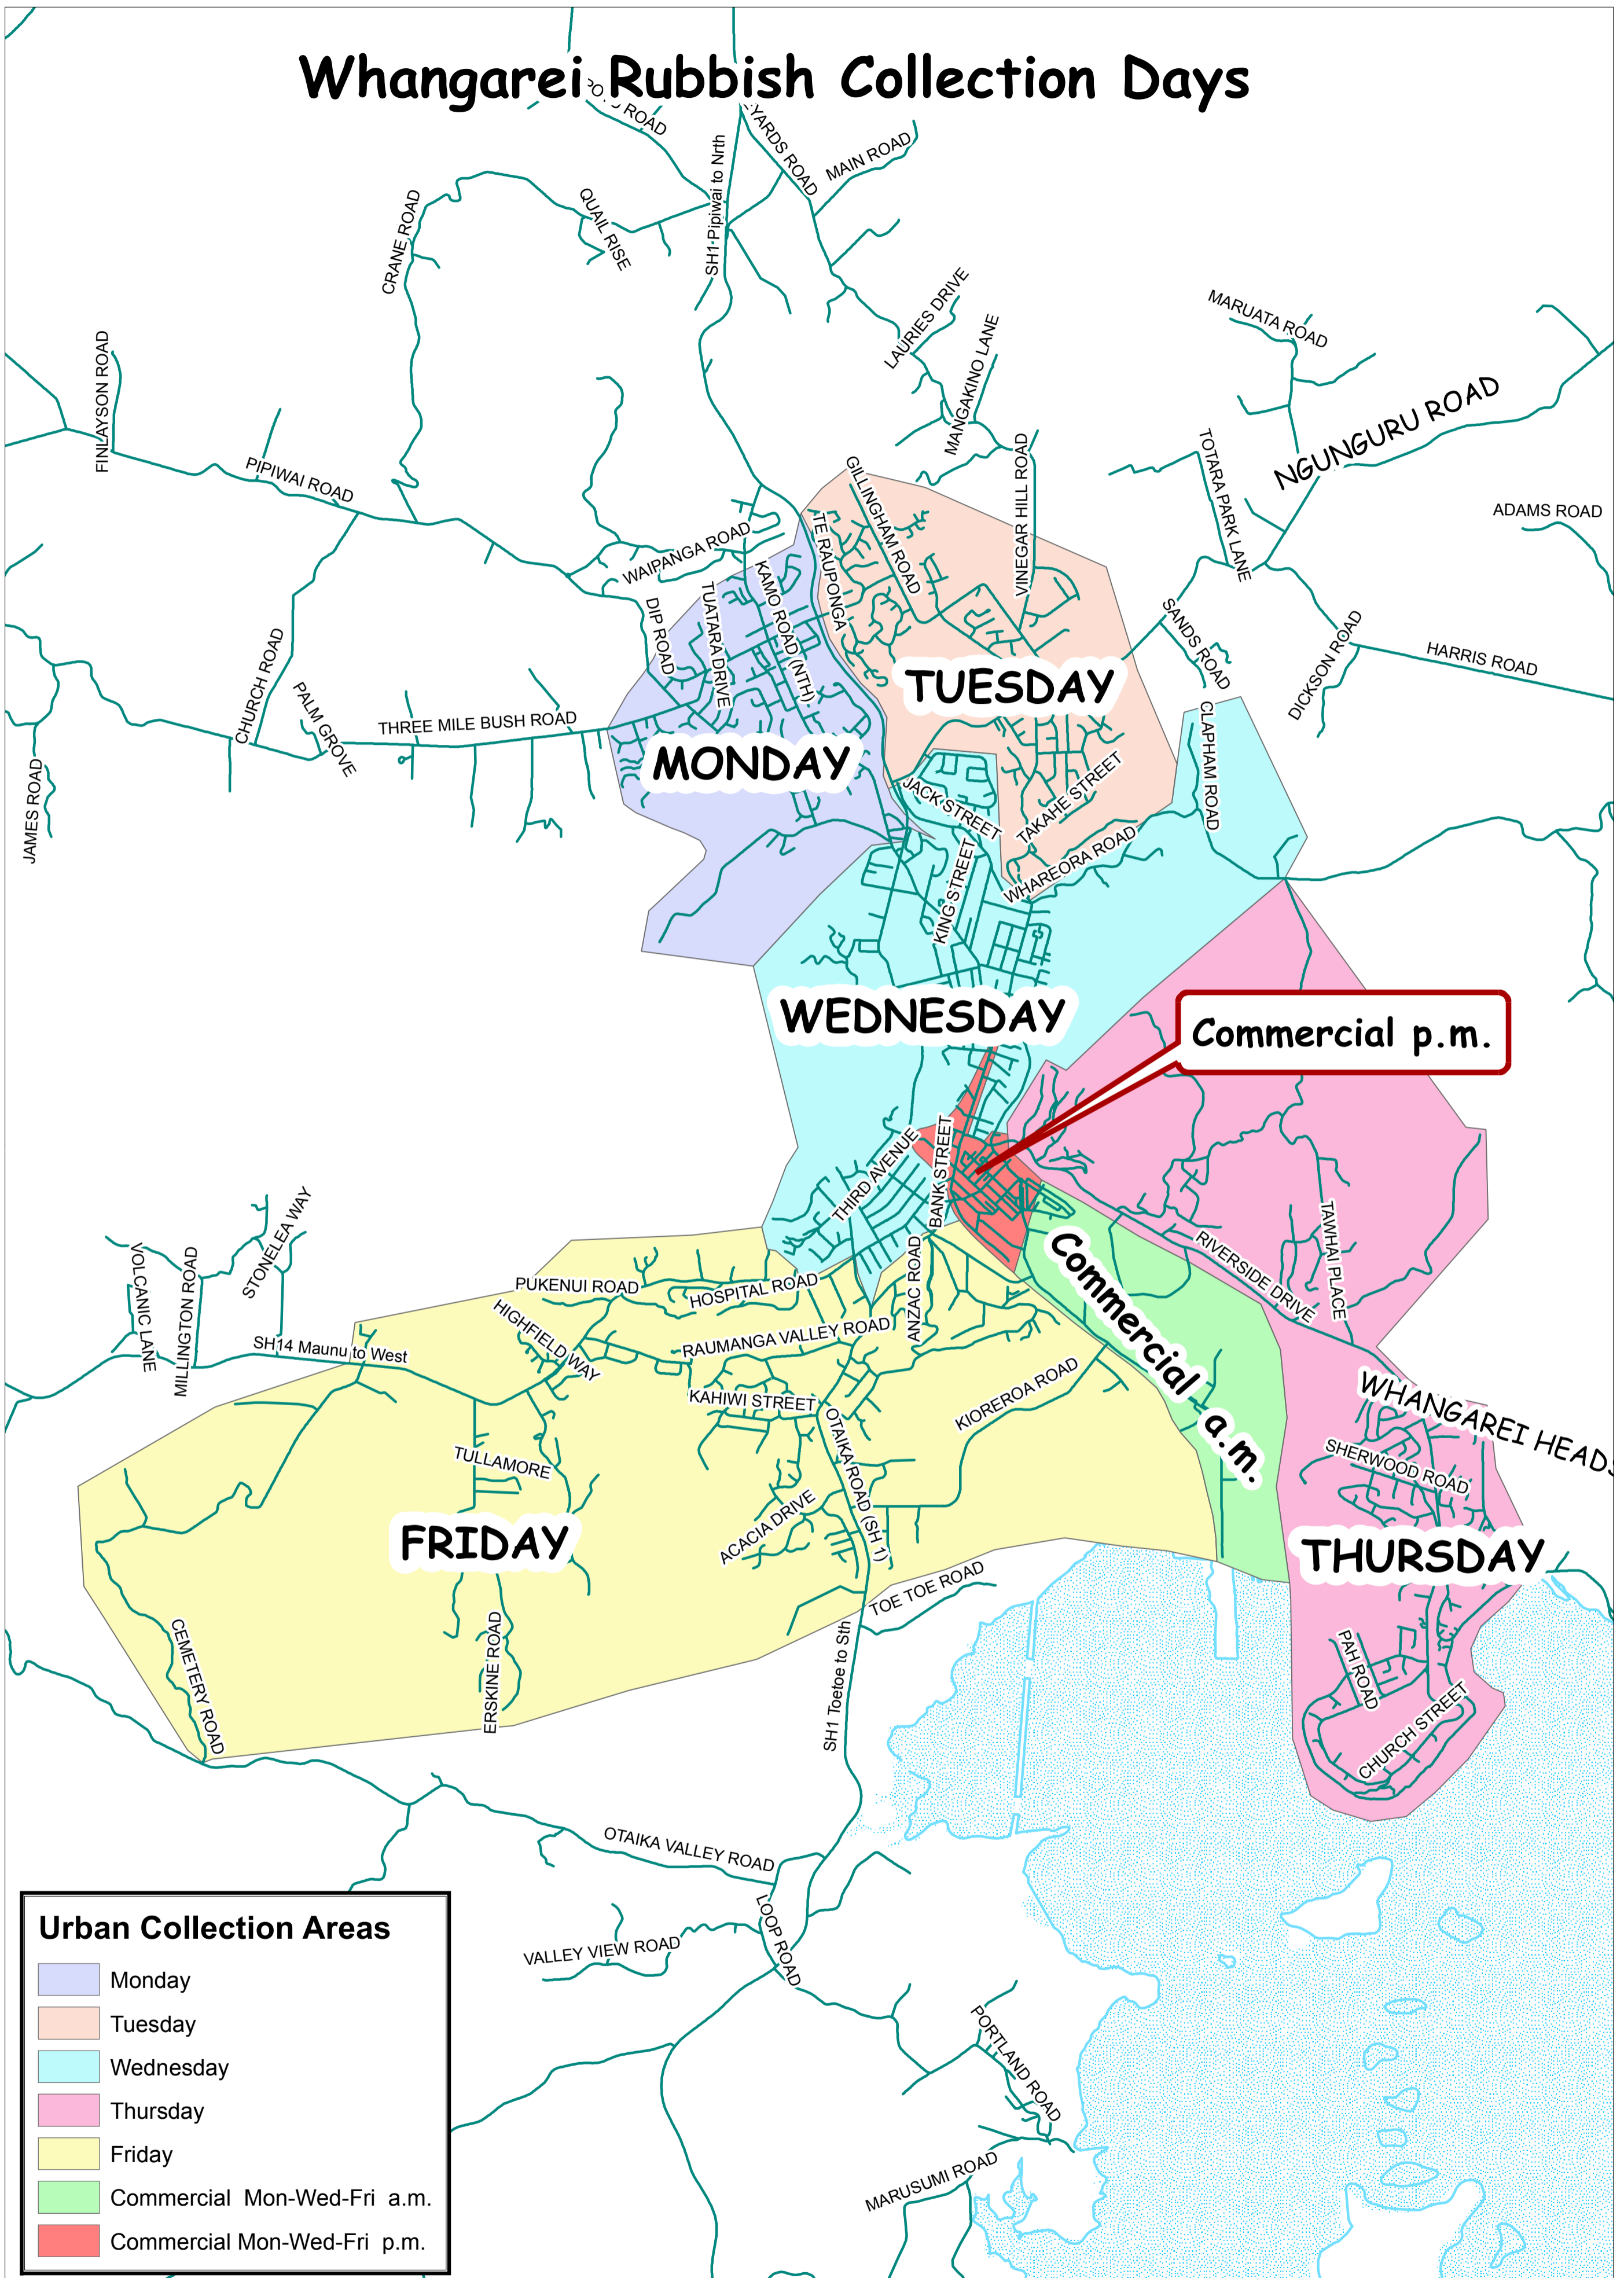

Whangarei Rubbish Collection Days

Commercial p.m.

Commercial a.m.

Urban Collection Areas

- Monday
- Tuesday
- Wednesday
- Thursday
- Friday
- Commercial Mon-Wed-Fri a.m.
- Commercial Mon-Wed-Fri p.m.