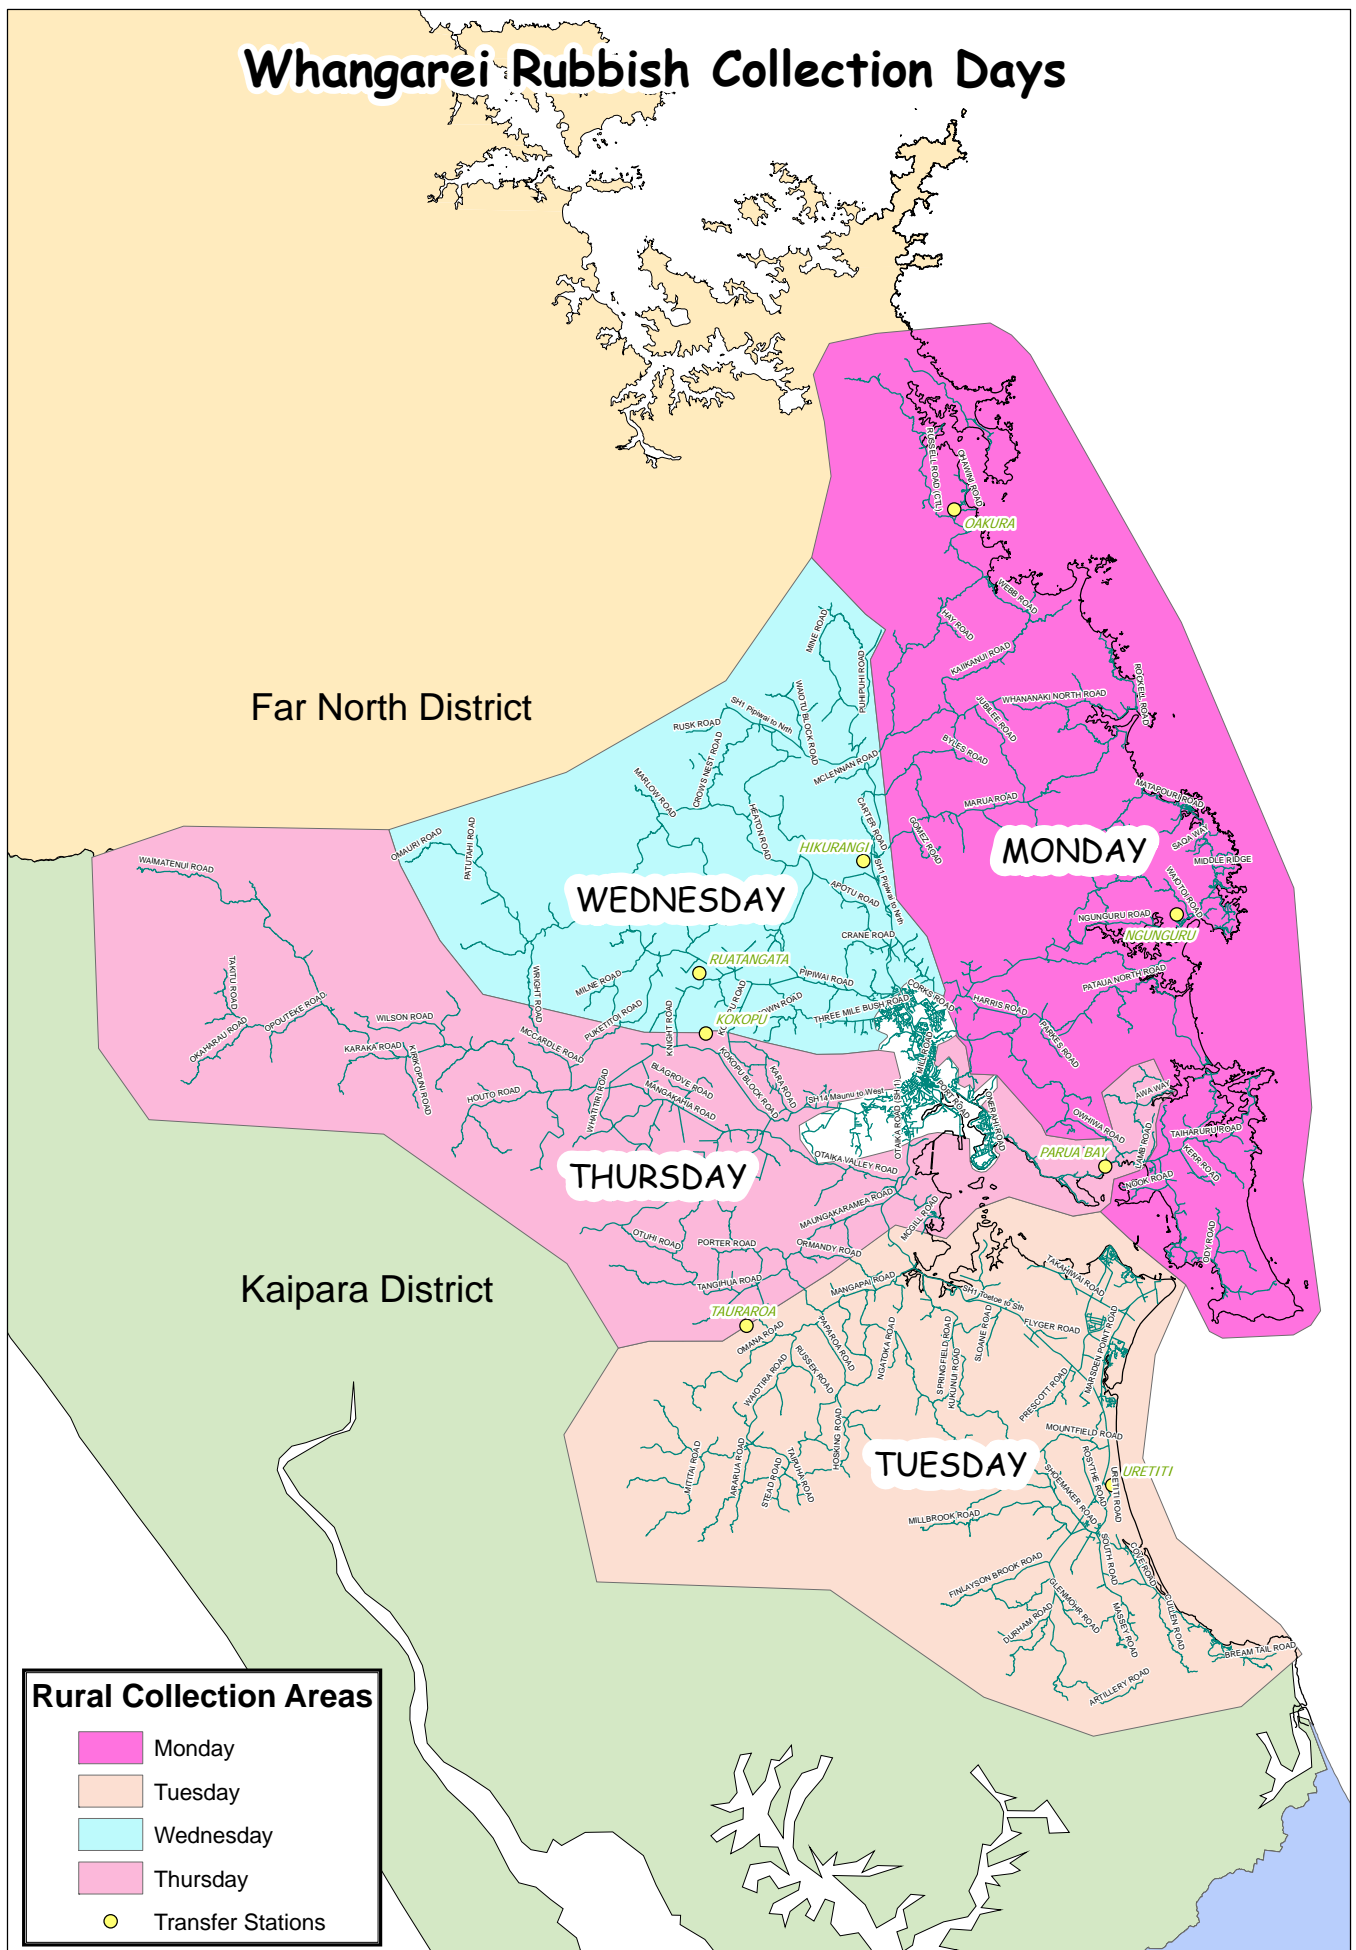

# Whangarei Rubbish Collection Days

**Rural Collection Areas**

- Monday
- Tuesday
- Wednesday
- Thursday
- Transfer Stations