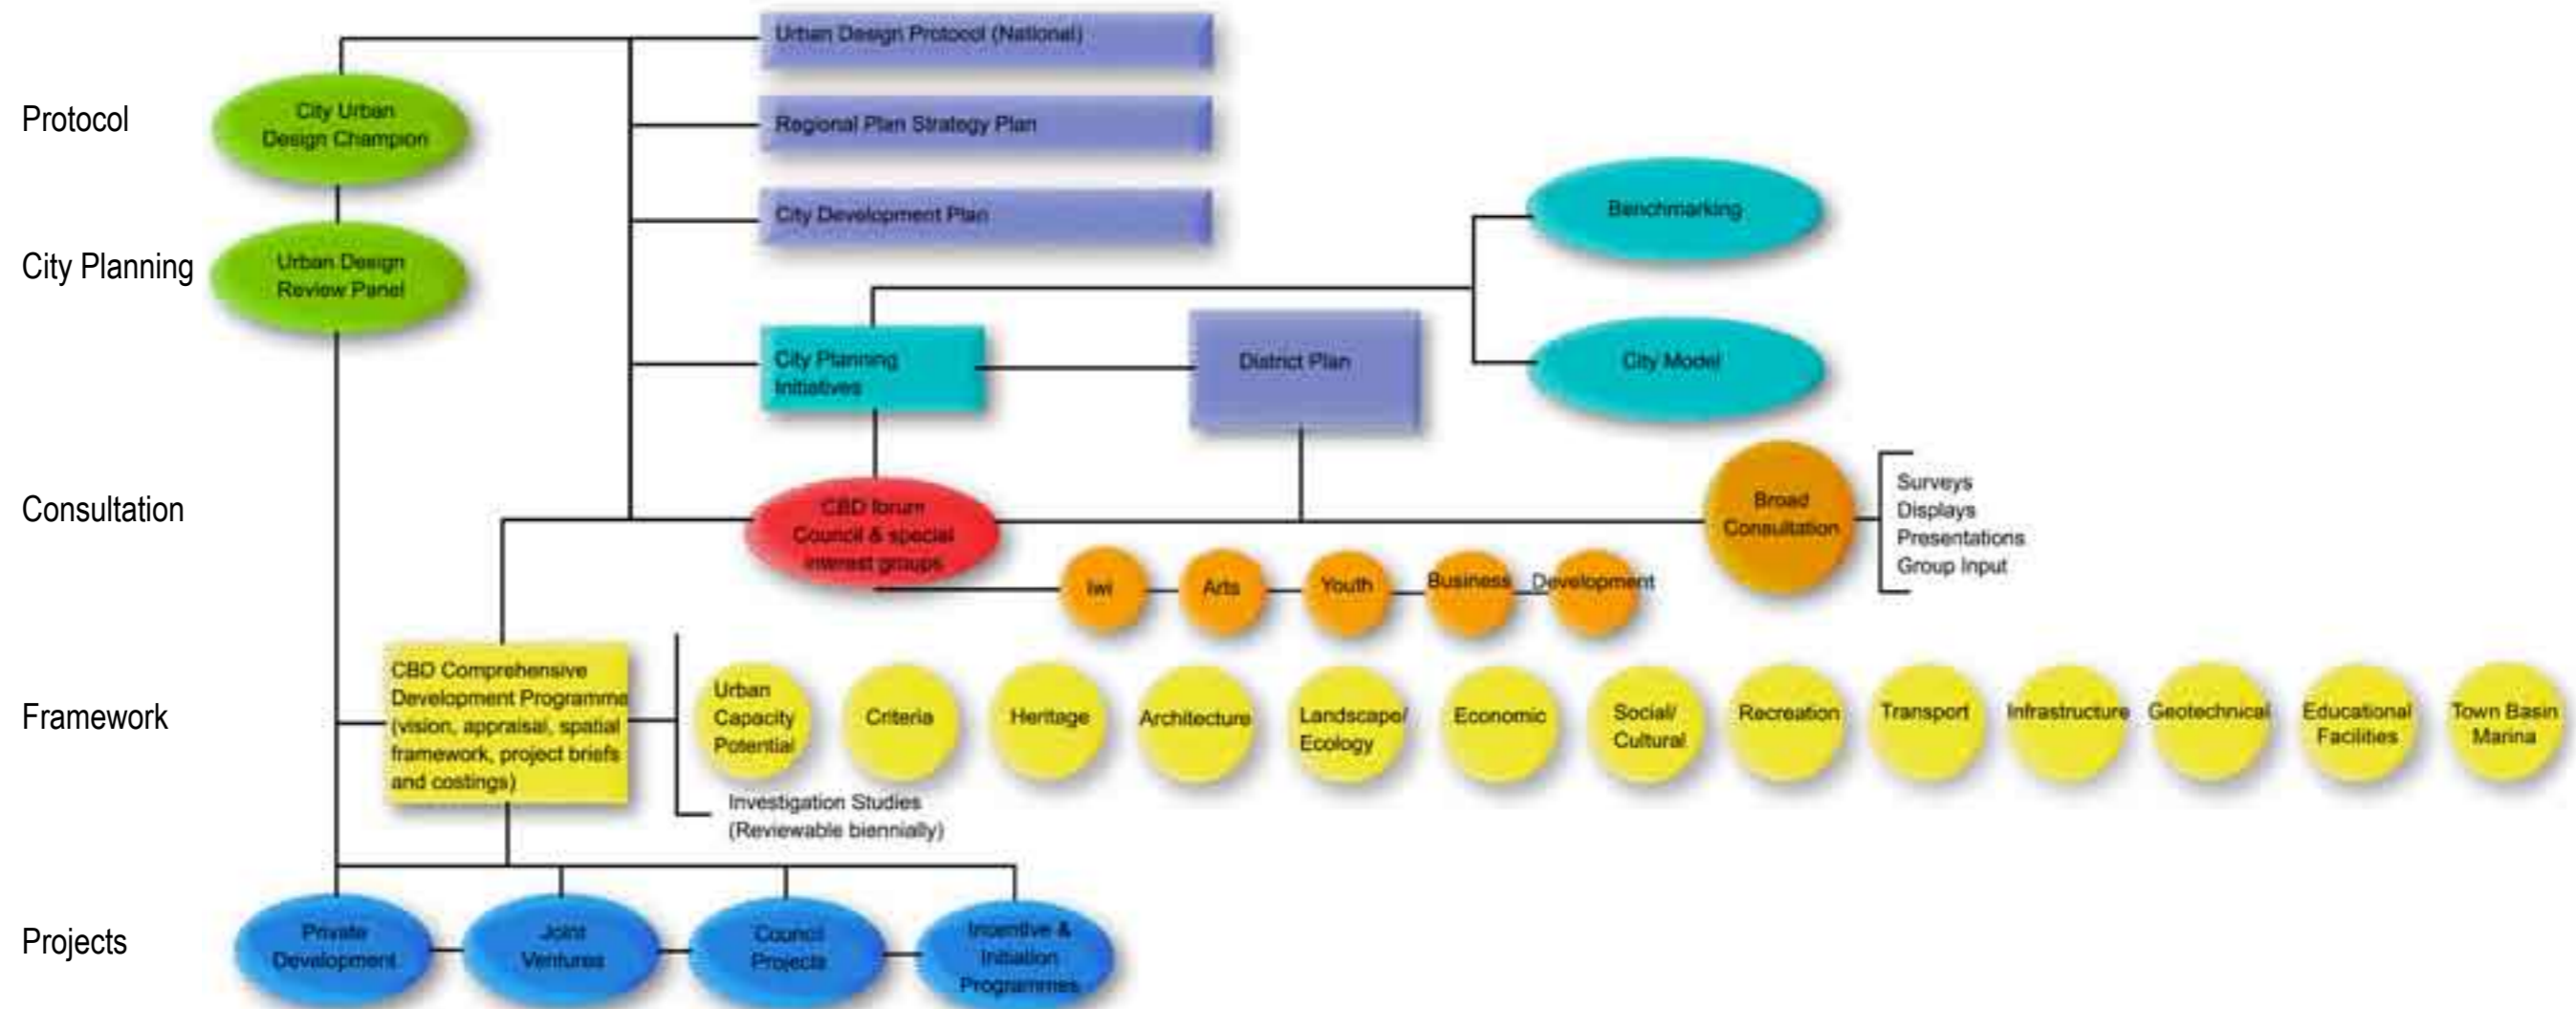

Development Programme

DEVELOPMENT STRUCTURE

The success of the project will be based on a long term program that is far reaching, is reviewable and clearly allows for decisions to be reached that flow into real projects.

The other features of the program

- Aligned to national and regional protocol
- Embedded in the planning framework
- Has a consultation arm that goes directly to a guiding forum
- Is informed by a comprehensive series of investigational studies

It is envisaged that the program will evolve over the next ten years and follow a combination of development scenarios such as Council driven projects, Joint development, Developer driven and Policy driven with guidelines and incentives. Central to this process will be the ability of various groups to work together to achieve a common vision.