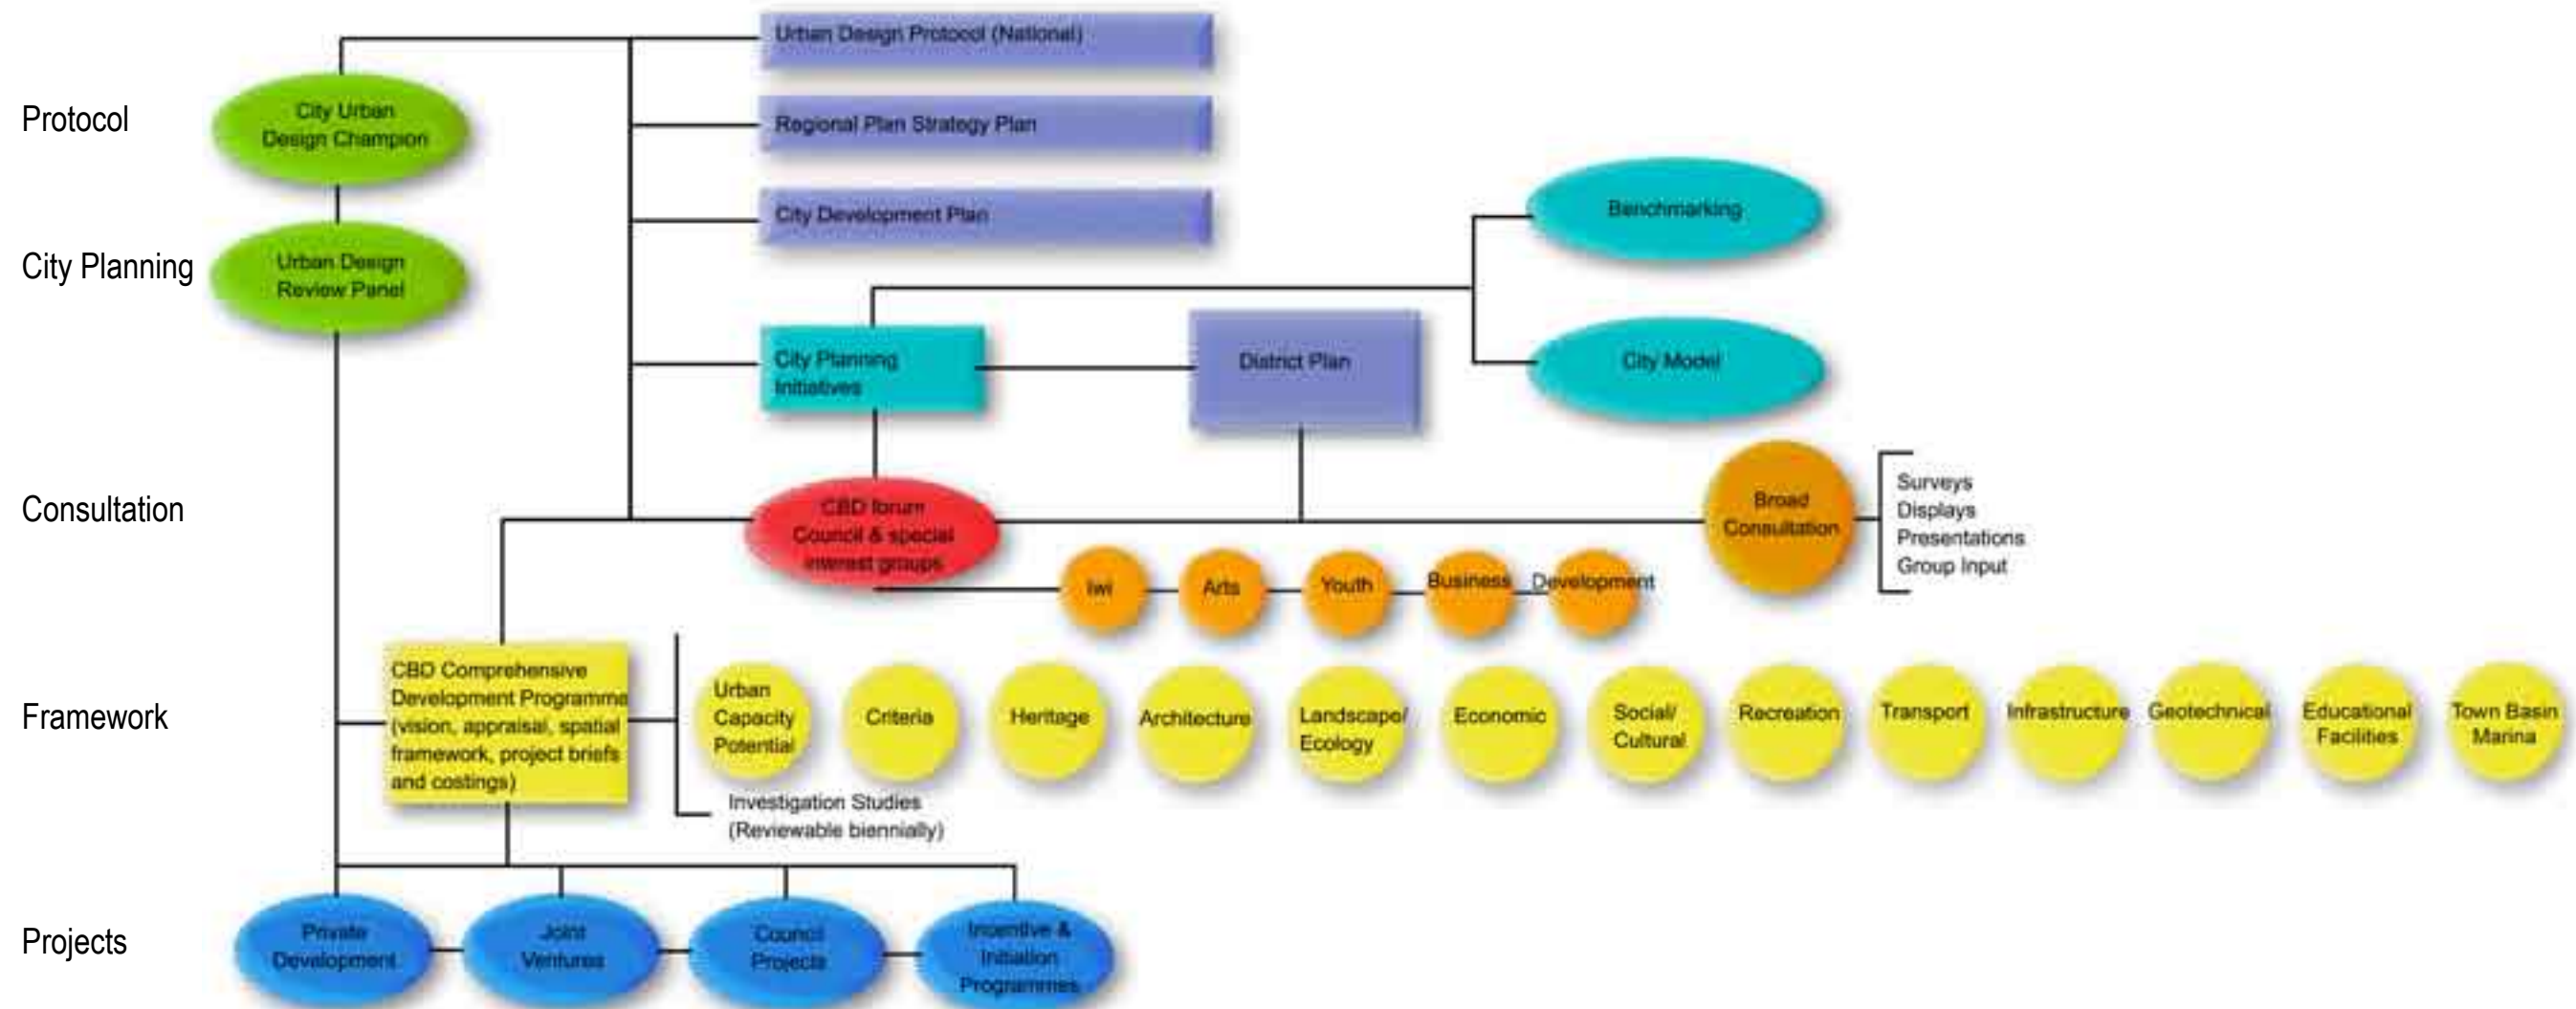

# Development Programme

## DEVELOPMENT STRUCTURE

The success of the project will be based on a long term program that is far reaching, is reviewable and clearly allows for decisions to be reached that flow into real projects.

The other features of the program

- Aligned to national and regional protocol
- Embedded in the planning framework
- Has a consultation arm that goes directly to a guiding forum
- Is informed by a comprehensive series of investigational studies

It is envisaged that the program will evolve over the next ten years and follow a combination of development scenarios such as Council driven projects, Joint development, Developer driven and Policy driven with guidelines and incentives. Central to this process will be the ability of various groups to work together to achieve a common vision.