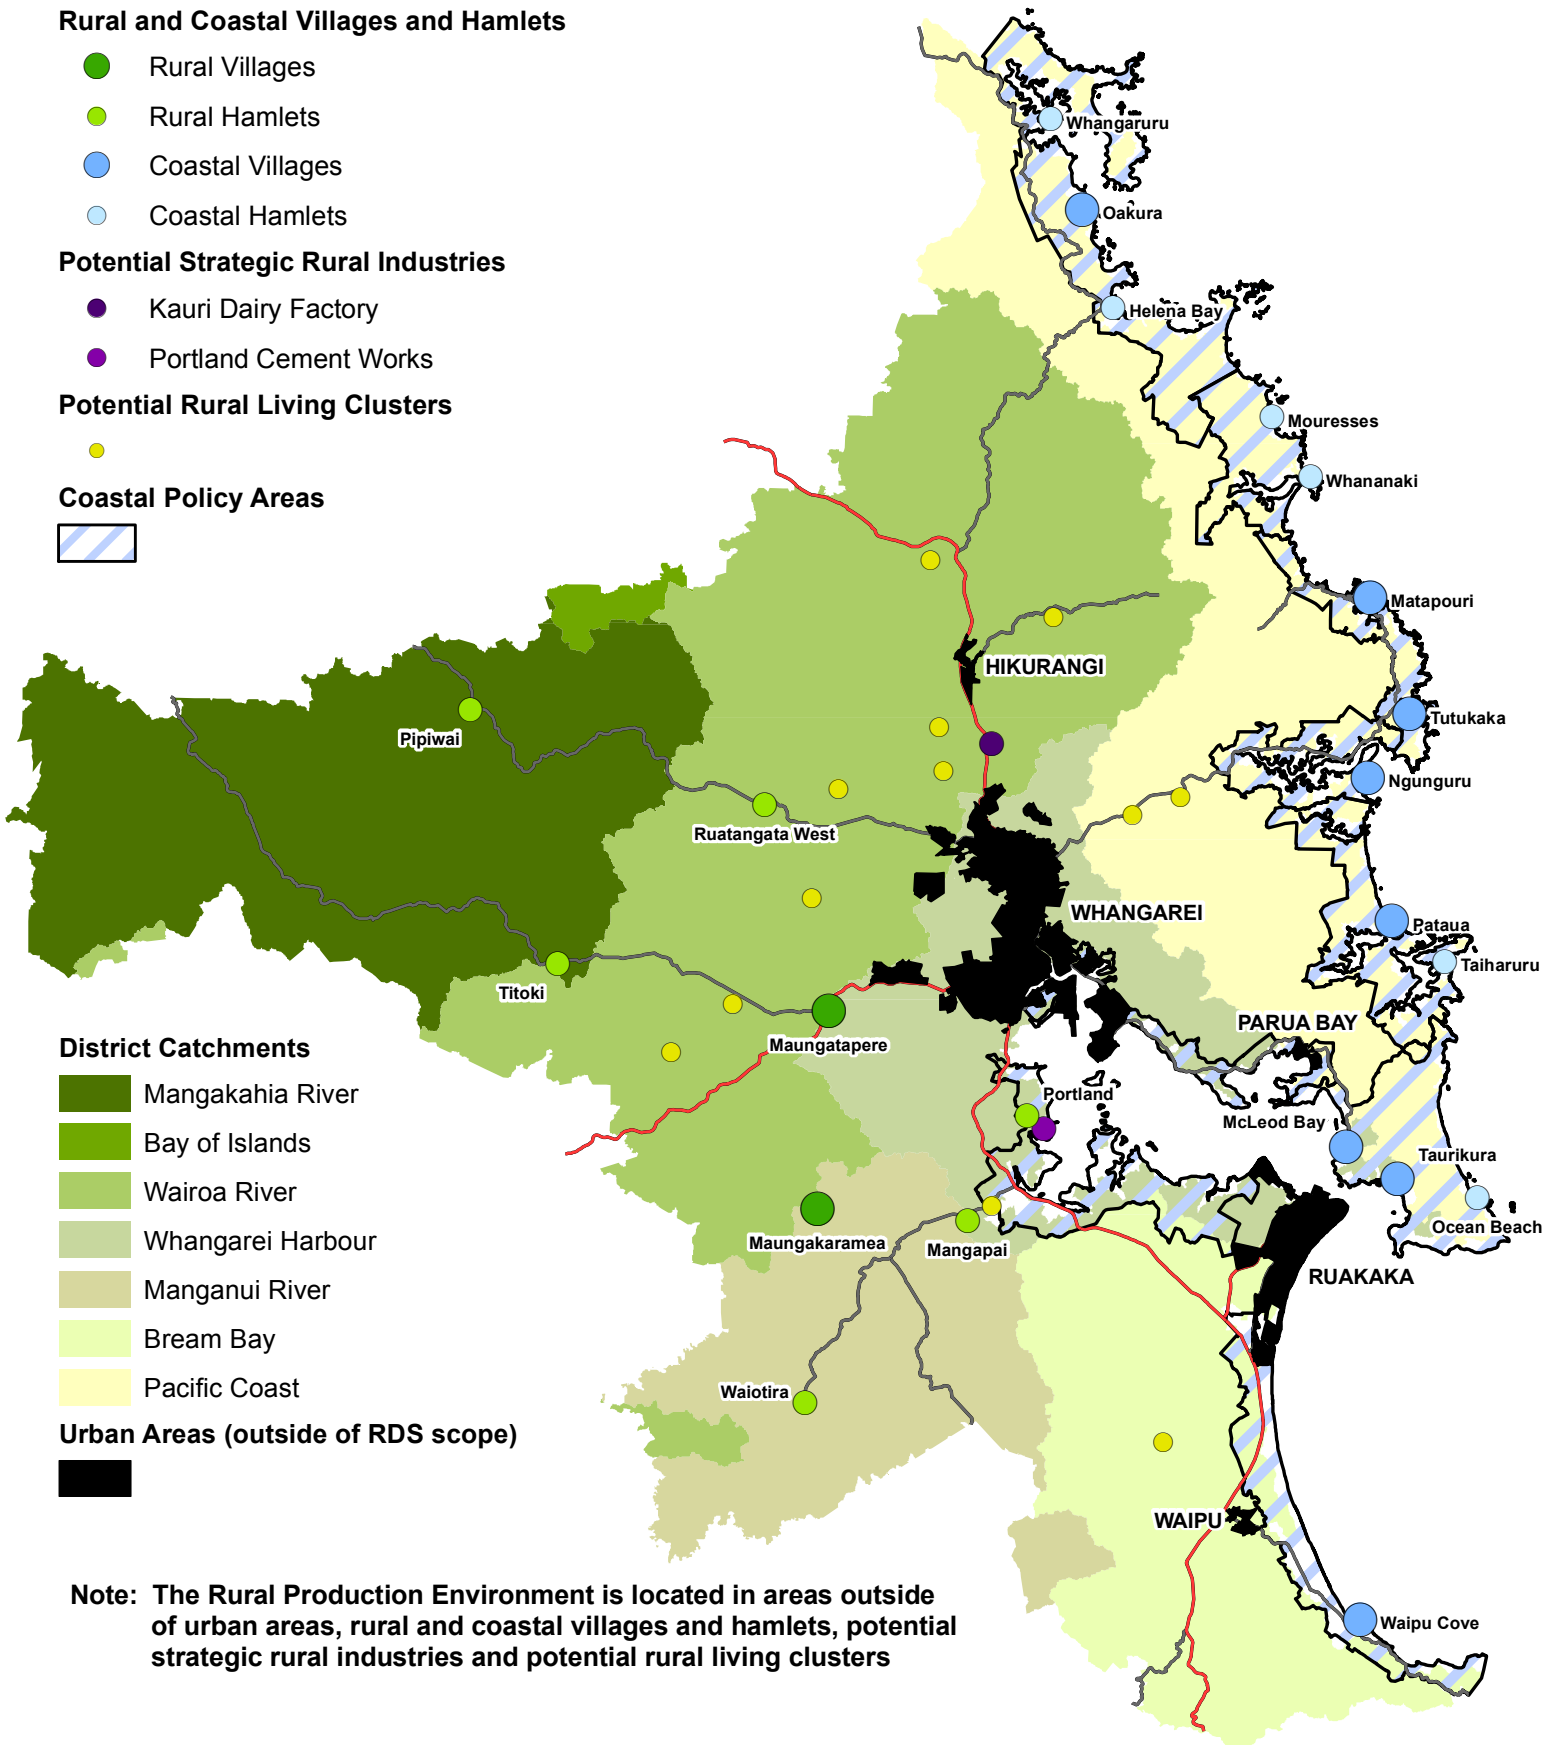

Rural Development Strategic Direction

Rural and Coastal Villages and Hamlets

- Rural Villages
- Rural Hamlets
- Coastal Villages
- Coastal Hamlets

Potential Strategic Rural Industries

- Kauri Dairy Factory
- Portland Cement Works

Potential Rural Living Clusters

-

Coastal Policy Areas

District Catchments

- Mangakahia River
- Bay of Islands
- Wairoa River
- Whangarei Harbour
- Manganui River
- Bream Bay
- Pacific Coast

Urban Areas (outside of RDS scope)

Note: The Rural Production Environment is located in areas outside of urban areas, rural and coastal villages and hamlets, potential strategic rural industries and potential rural living clusters