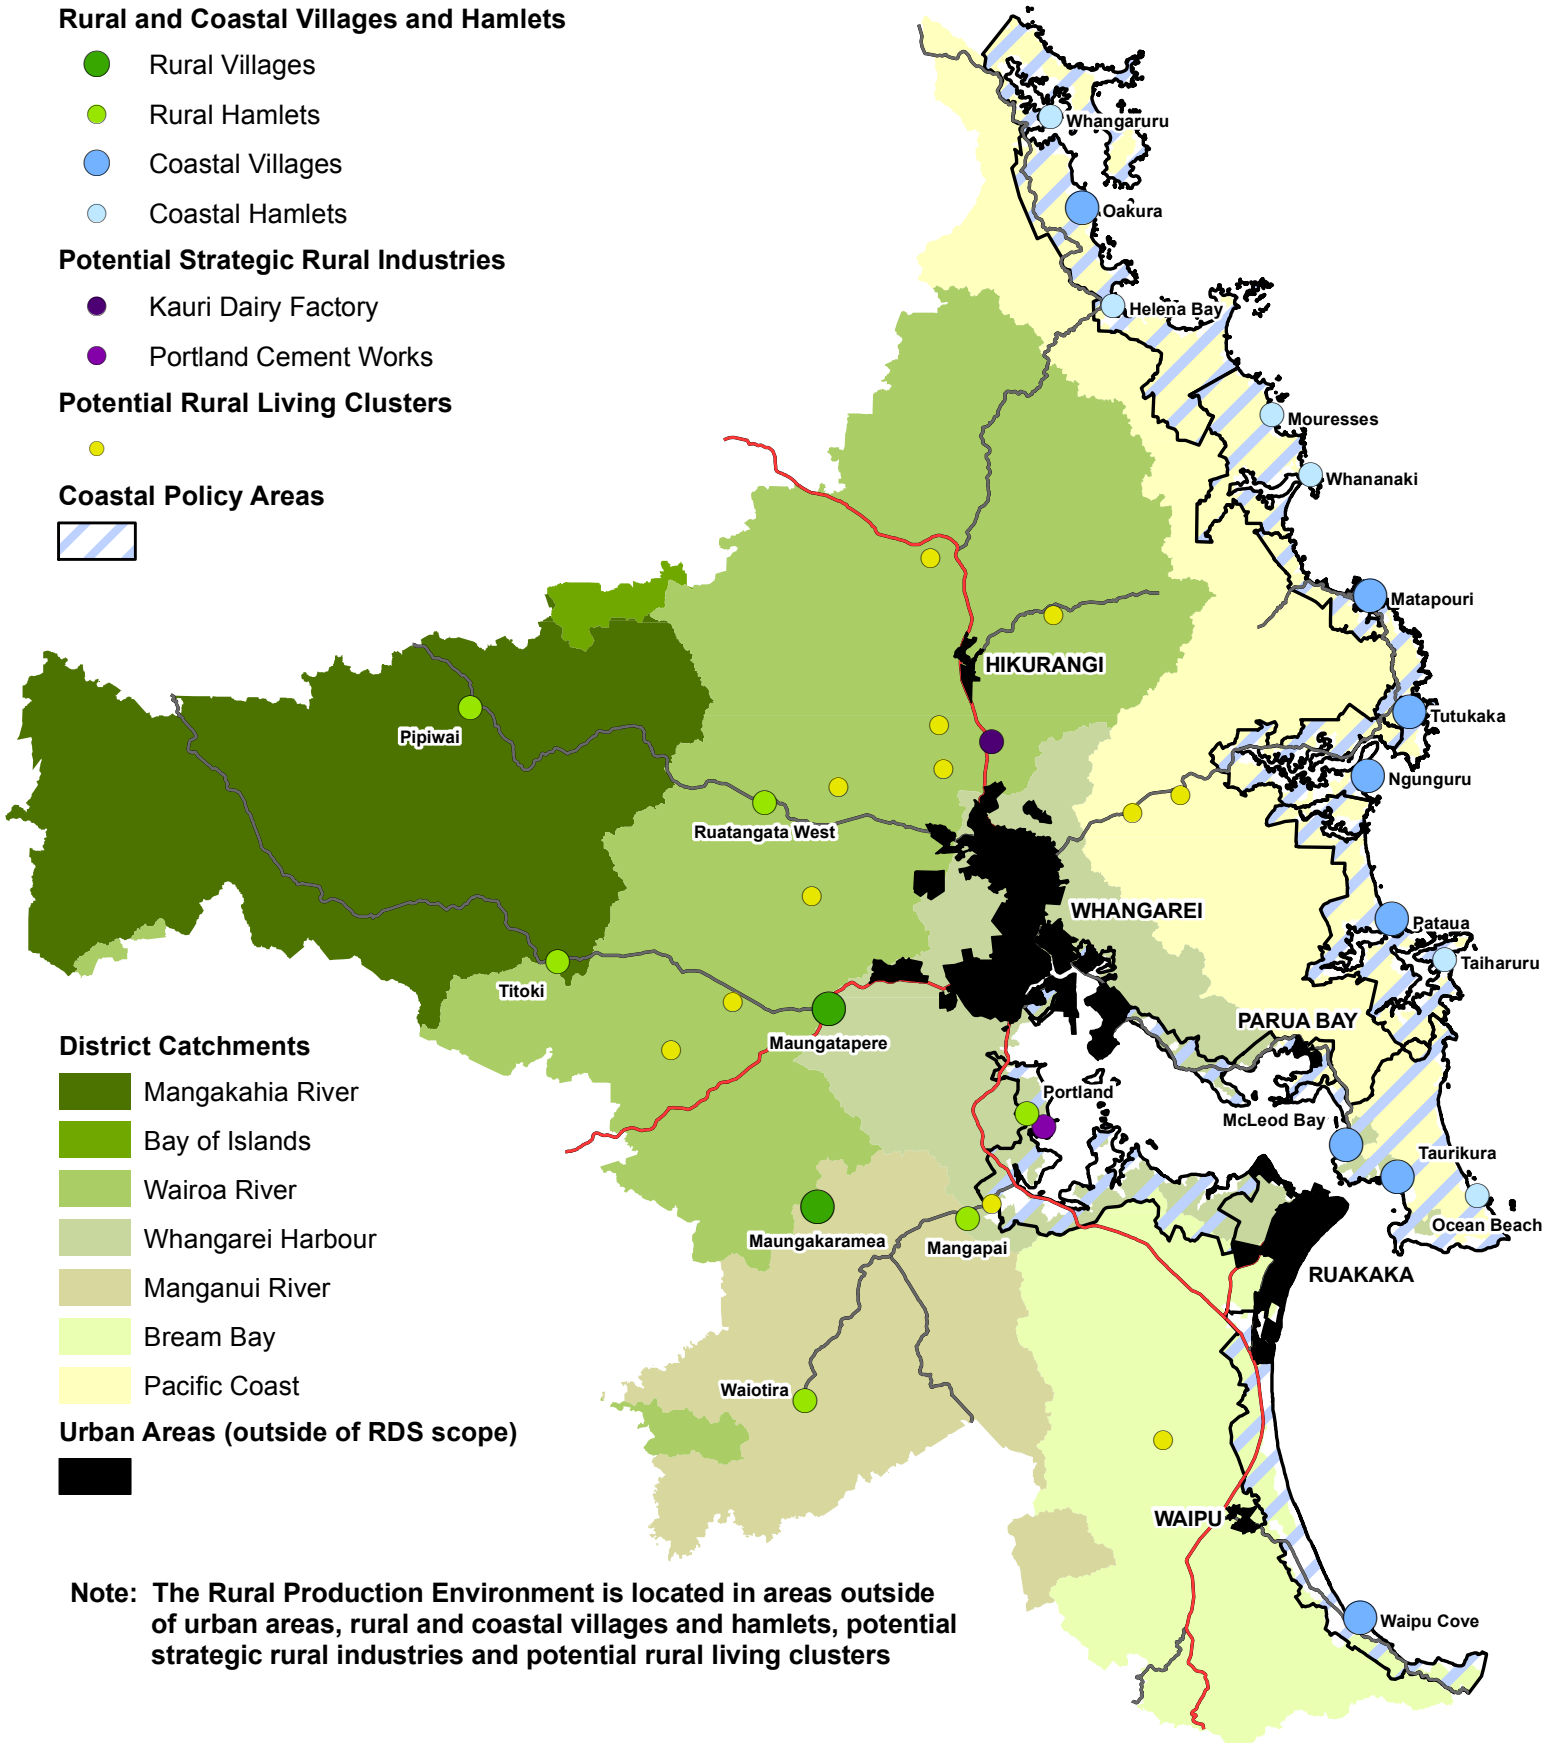

Rural Development Strategic Direction

Rural and Coastal Villages and Hamlets

- Rural Villages
- Rural Hamlets
- Coastal Villages
- Coastal Hamlets

Potential Strategic Rural Industries

- Kauri Dairy Factory
- Portland Cement Works

Potential Rural Living Clusters

-

Coastal Policy Areas

District Catchments

- Mangakahia River
- Bay of Islands
- Wairoa River
- Whangarei Harbour
- Manganui River
- Bream Bay
- Pacific Coast

Urban Areas (outside of RDS scope)

Note: The Rural Production Environment is located in areas outside of urban areas, rural and coastal villages and hamlets, potential strategic rural industries and potential rural living clusters