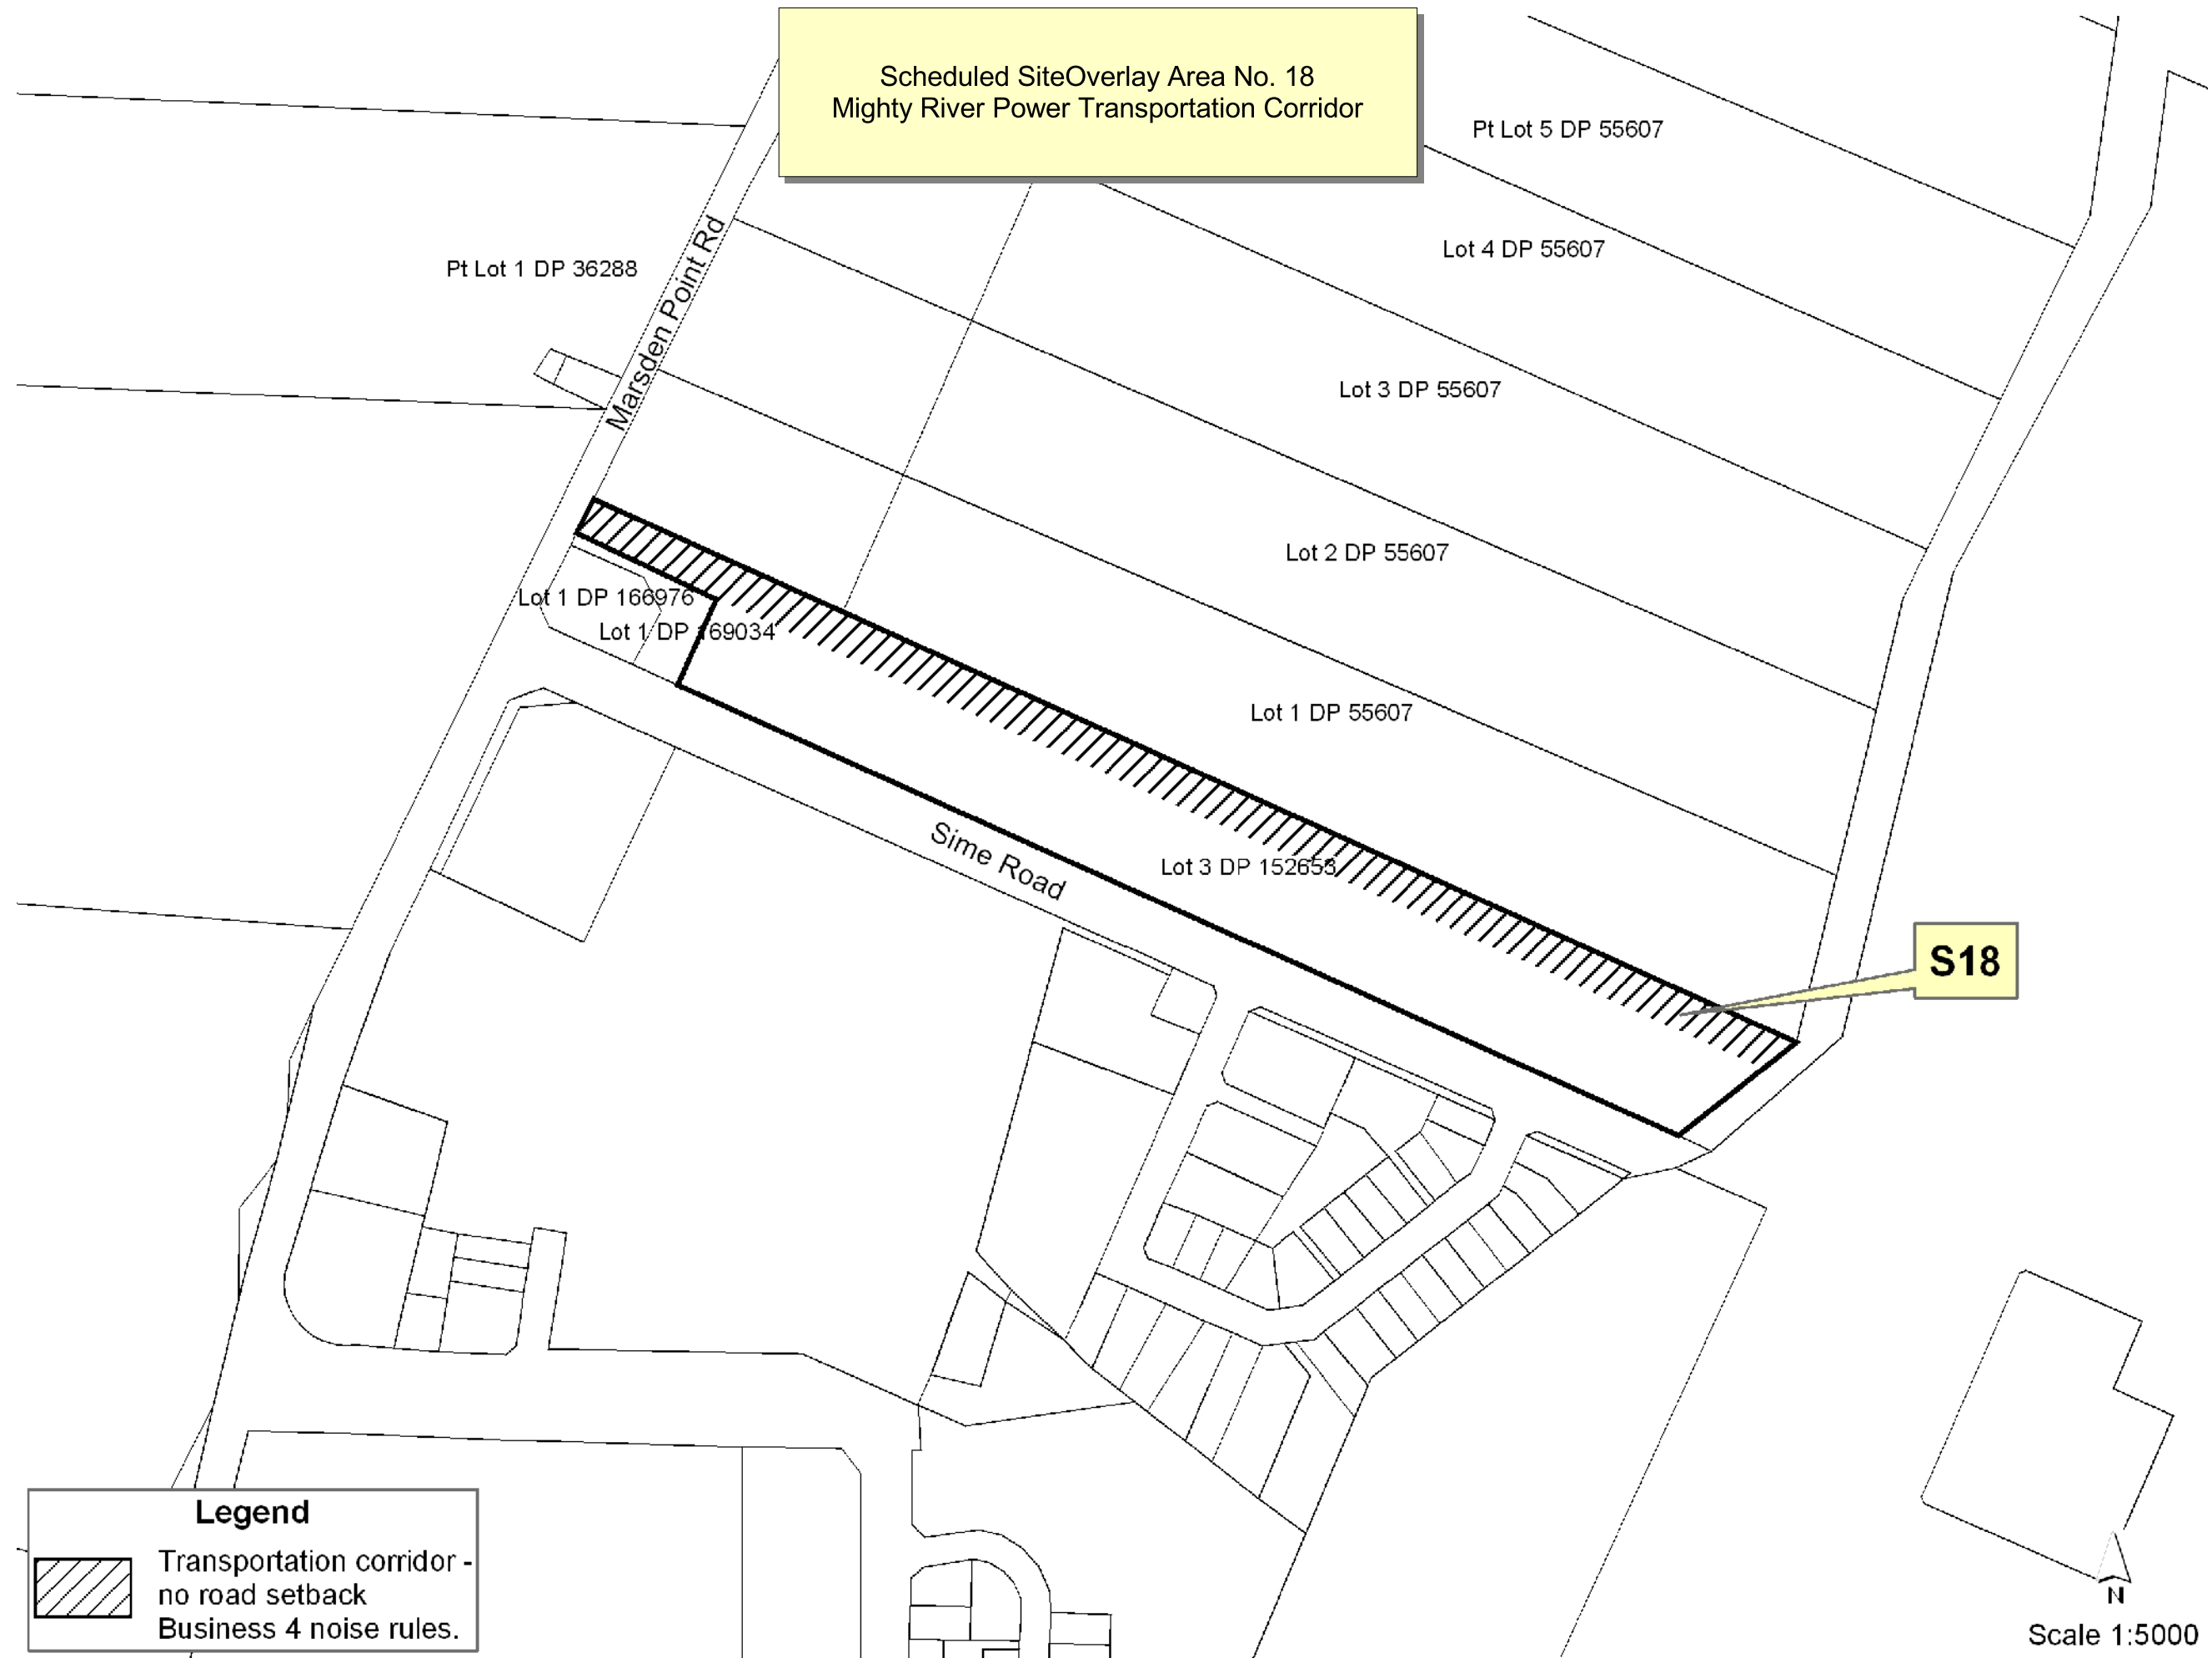

Scheduled SiteOverlay Area No. 18
Mighty River Power Transportation Corridor

S18

Legend

 Transportation corridor -
no road setback
Business 4 noise rules.

Scale 1:5000