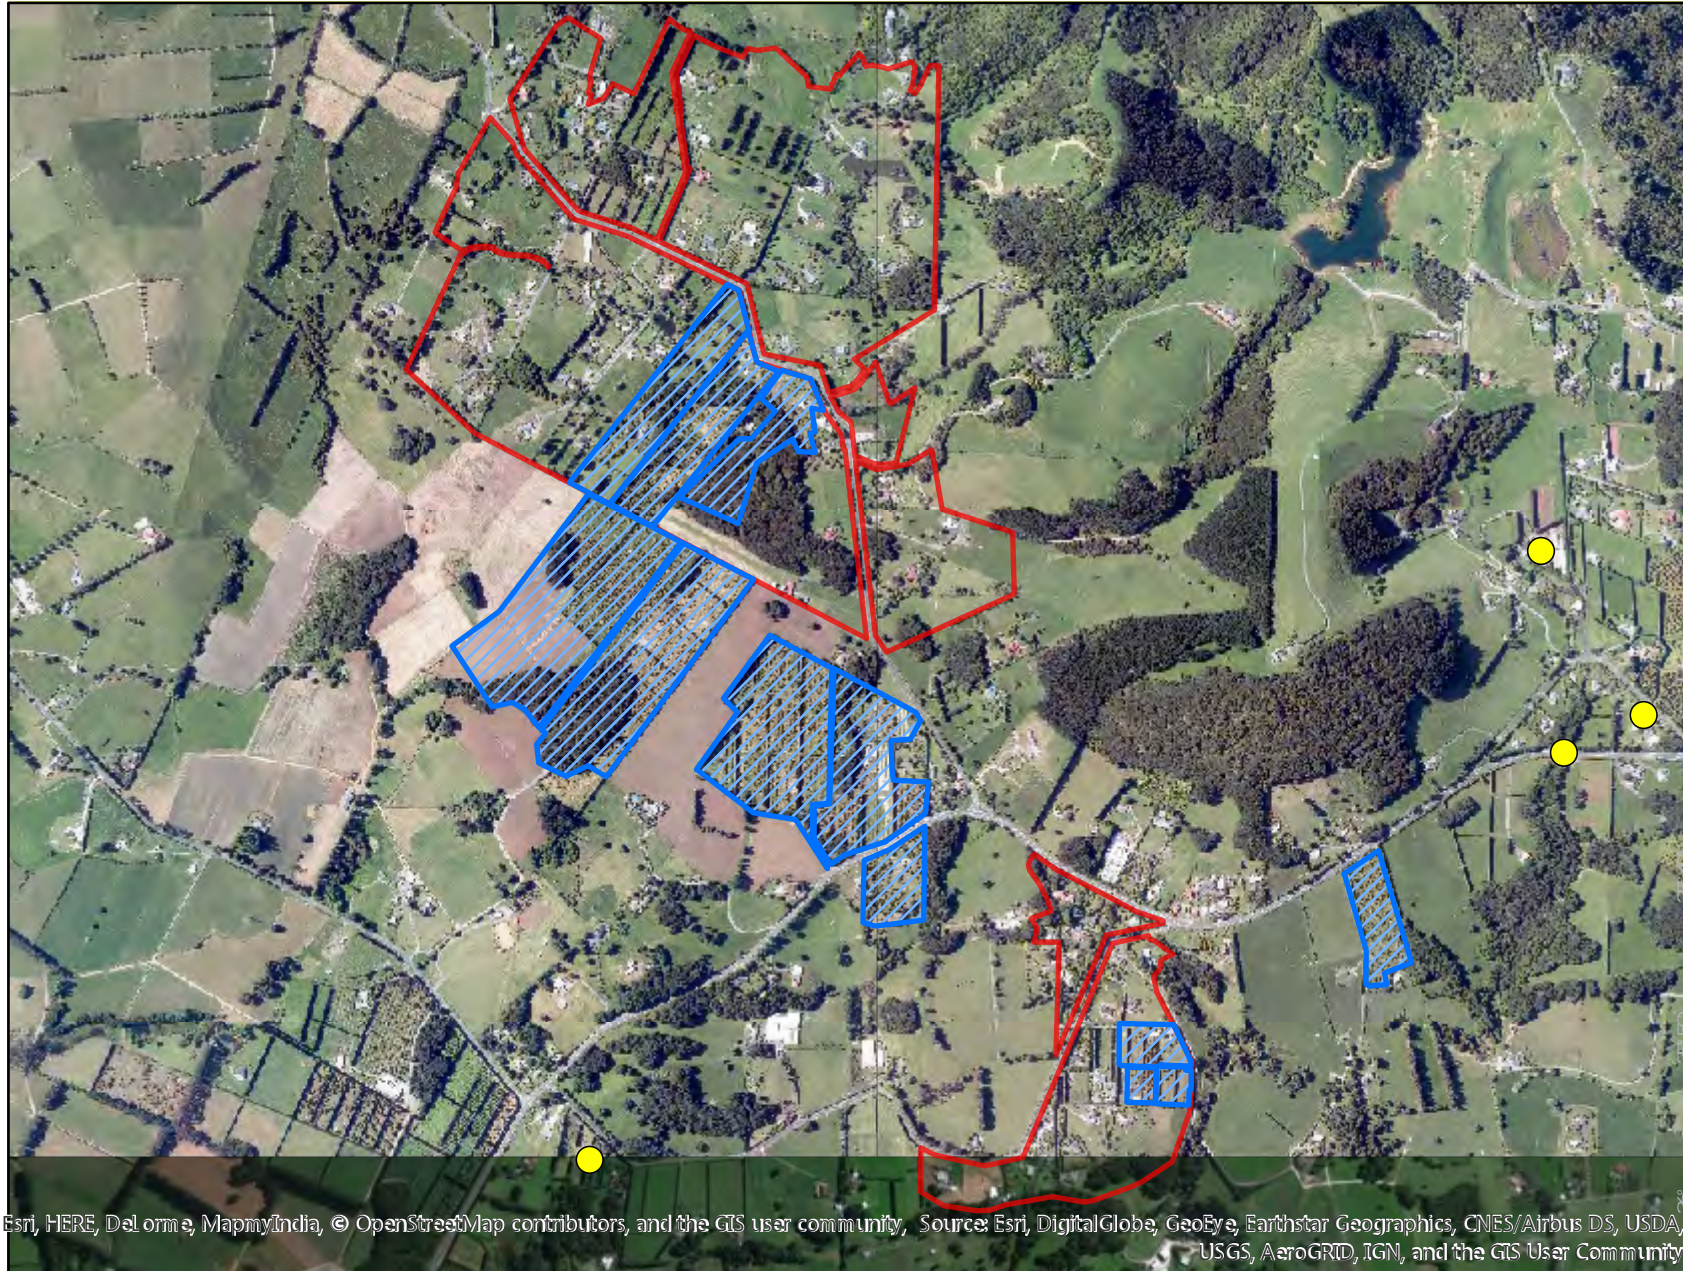

Whangarei Proposed Rural Living - 2015 Imagery

Kara Road, Newtown Road

Legend

-  HortNZ Growers
-  Proposed Rural Living
-  Identified Horticulture Land

Esri, HERE, DeLorme, MapmyIndia, © OpenStreetMap contributors, and the GIS user community, Source: Esri, DigitalGlobe, GeoEye, Earthstar Geographics, CNES/Airbus DS, USDA, USGS, AeroGRID, IGN, and the GIS User Community