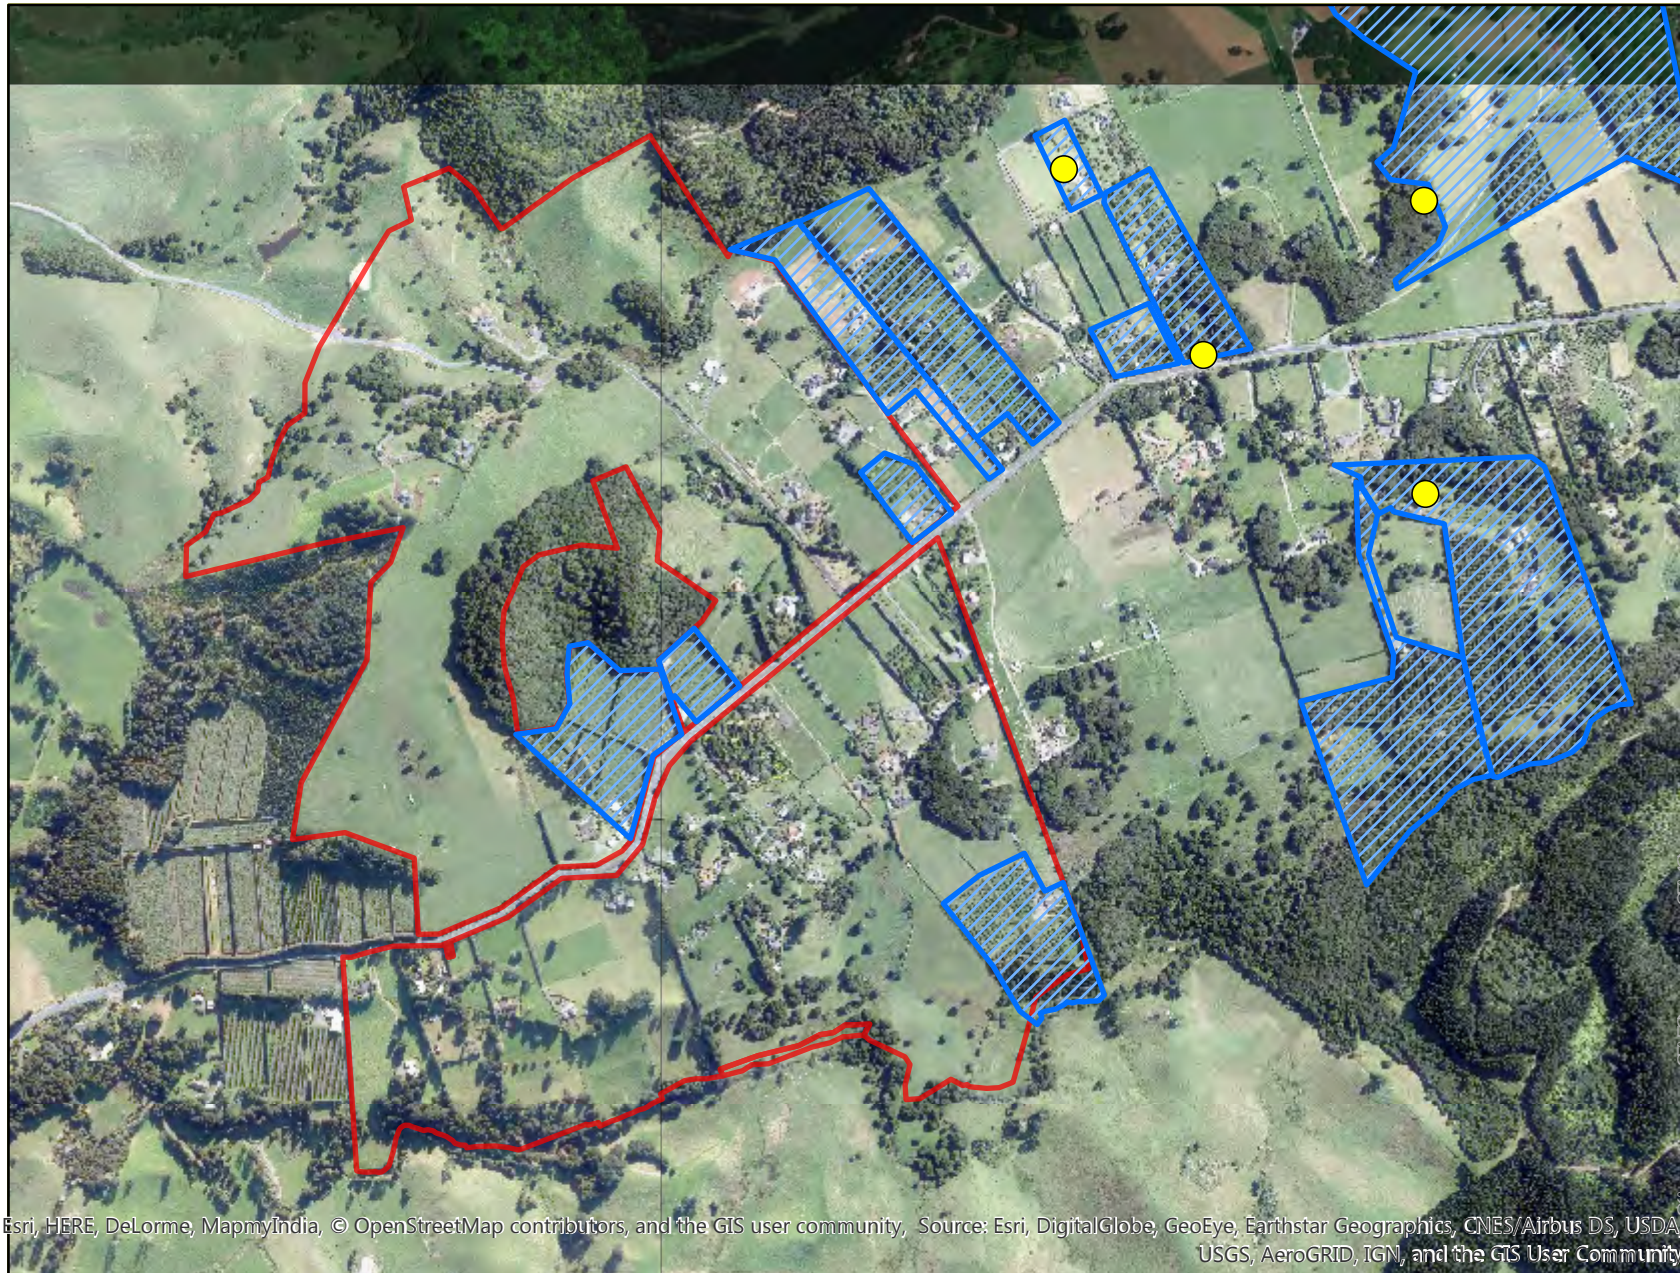

Whangarei Proposed Rural Living - 2015 Imagery Glenberrie

Legend

-  HortiNZ Growers
-  Proposed Rural Living
-  Identified Horticulture Land

Esri, HERE, DeLorme, MapmyIndia, © OpenStreetMap contributors, and the GIS user community, Source: Esri, DigitalGlobe, GeoEye, Earthstar Geographics, CNES/Airbus DS, USDA, USGS, AeroGRID, IGN, and the GIS User Community

Esri, HERE, DeLorme, MapmyIndia, © OpenStreetMap contributors, and the GIS user community