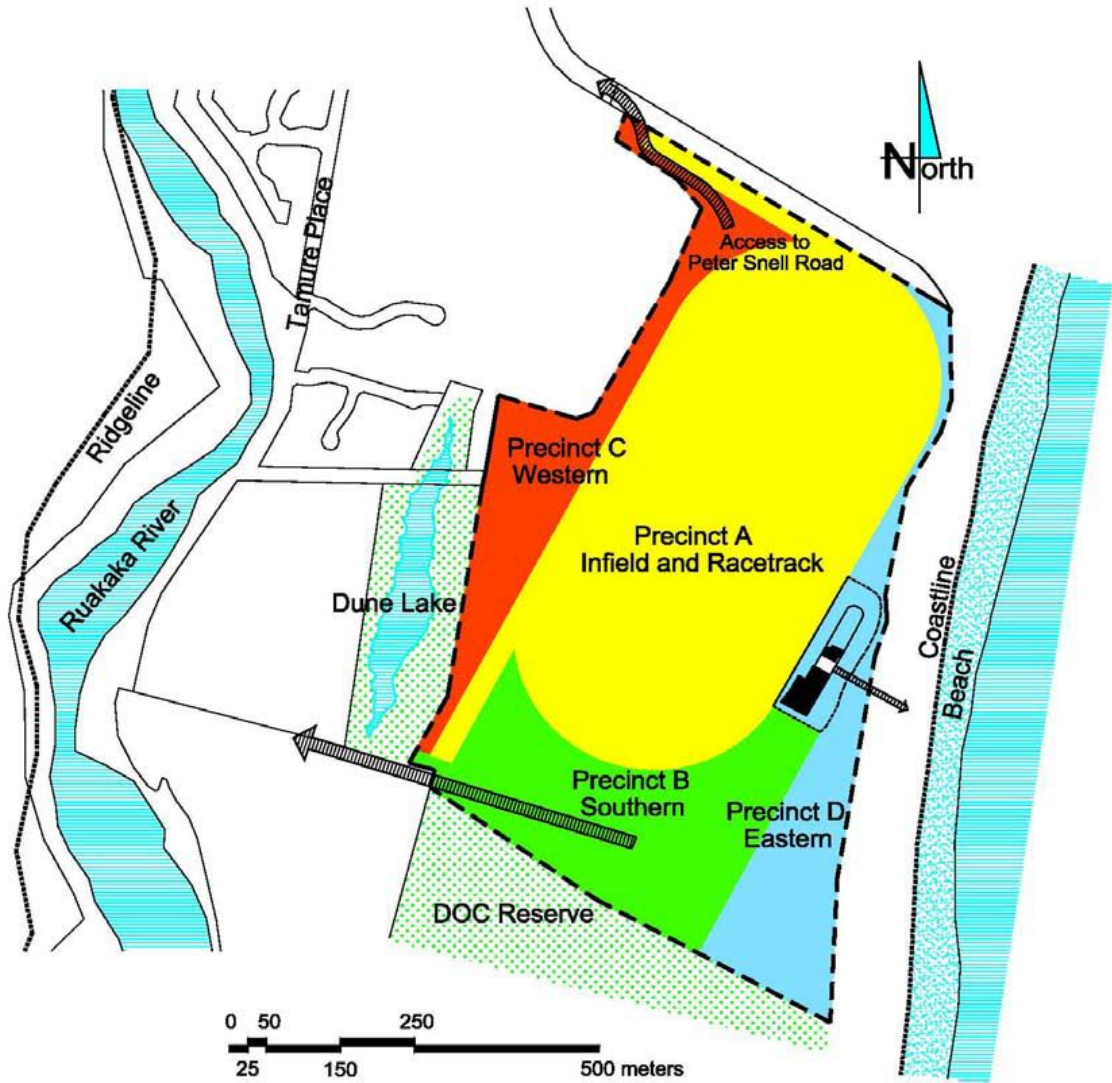

PROPOSED REE

Legend:

- | | | | |
|---|-----------|---|---------------------------|
|  | Coastline |  | Grandstand mound |
|  | Dune Lake |  | Grandstand buildings |
| | |  | Possible connections |
| | |  | Public plaza (indicative) |