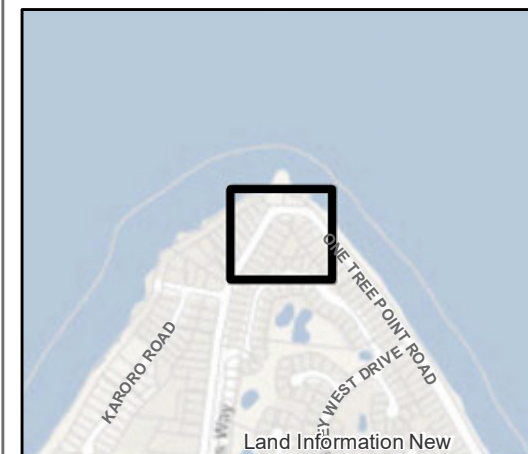

**One Tree Point – boatramp
carpark
Map ref: S3-09**

-  All camping prohibited
-  Self-contained and non self-contained vehicles in designated site or marked parking spaces only

(C) Crown Copyright Reserved.
Creative Commons Attribution 3.0 New Zealand.
The information in this map was derived from digital databases. Care was taken in the creation of this map, however, Whangarei District Council and its contactors cannot accept any responsibility for errors, omissions or positional accuracy. Not to be used for navigation. Cadastral information sourced from Land Information New Zealand.