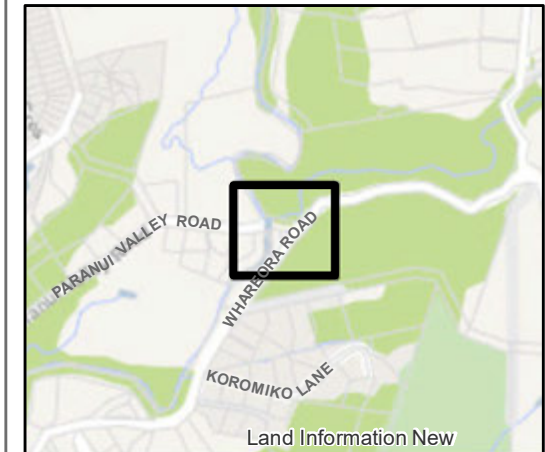

**AH Reed Memorial Park –
Whareora Road carpark
Map ref: S3-01**

-  All camping prohibited
-  Self-contained and non self-contained vehicles in designated site or marked parking spaces only

(C) Crown Copyright Reserved.
Creative Commons Attribution 3.0 New Zealand.
The information in this map was derived from digital databases. Care was taken in the creation of this map, however, Whangarei District Council and its contactors cannot accept any responsibility for errors, omissions or positional accuracy. Not to be used for navigation. Cadastral information sourced from Land Information New Zealand.