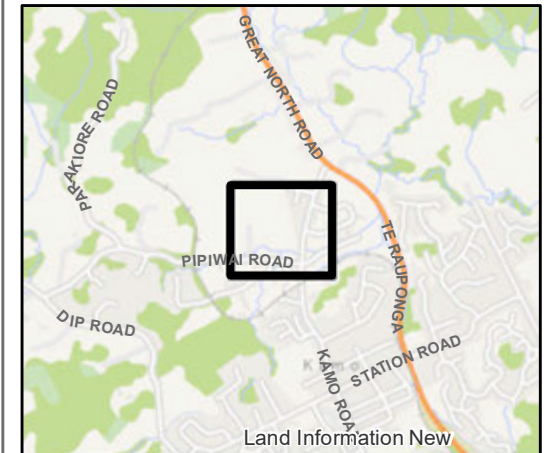

**Koropupu Community
Sportspark (Springs Flat)
Map ref: S1-09**

 All camping prohibited

(C) Crown Copyright Reserved.
Creative Commons Attribution 3.0 New Zealand.
The information in this map was derived from digital databases. Care was taken in the creation of this map, however, Whangarei District Council and its contactors cannot accept any responsibility for errors, omissions or positional accuracy. Not to be used for navigation.
Cadastral information sourced from Land Information New Zealand.