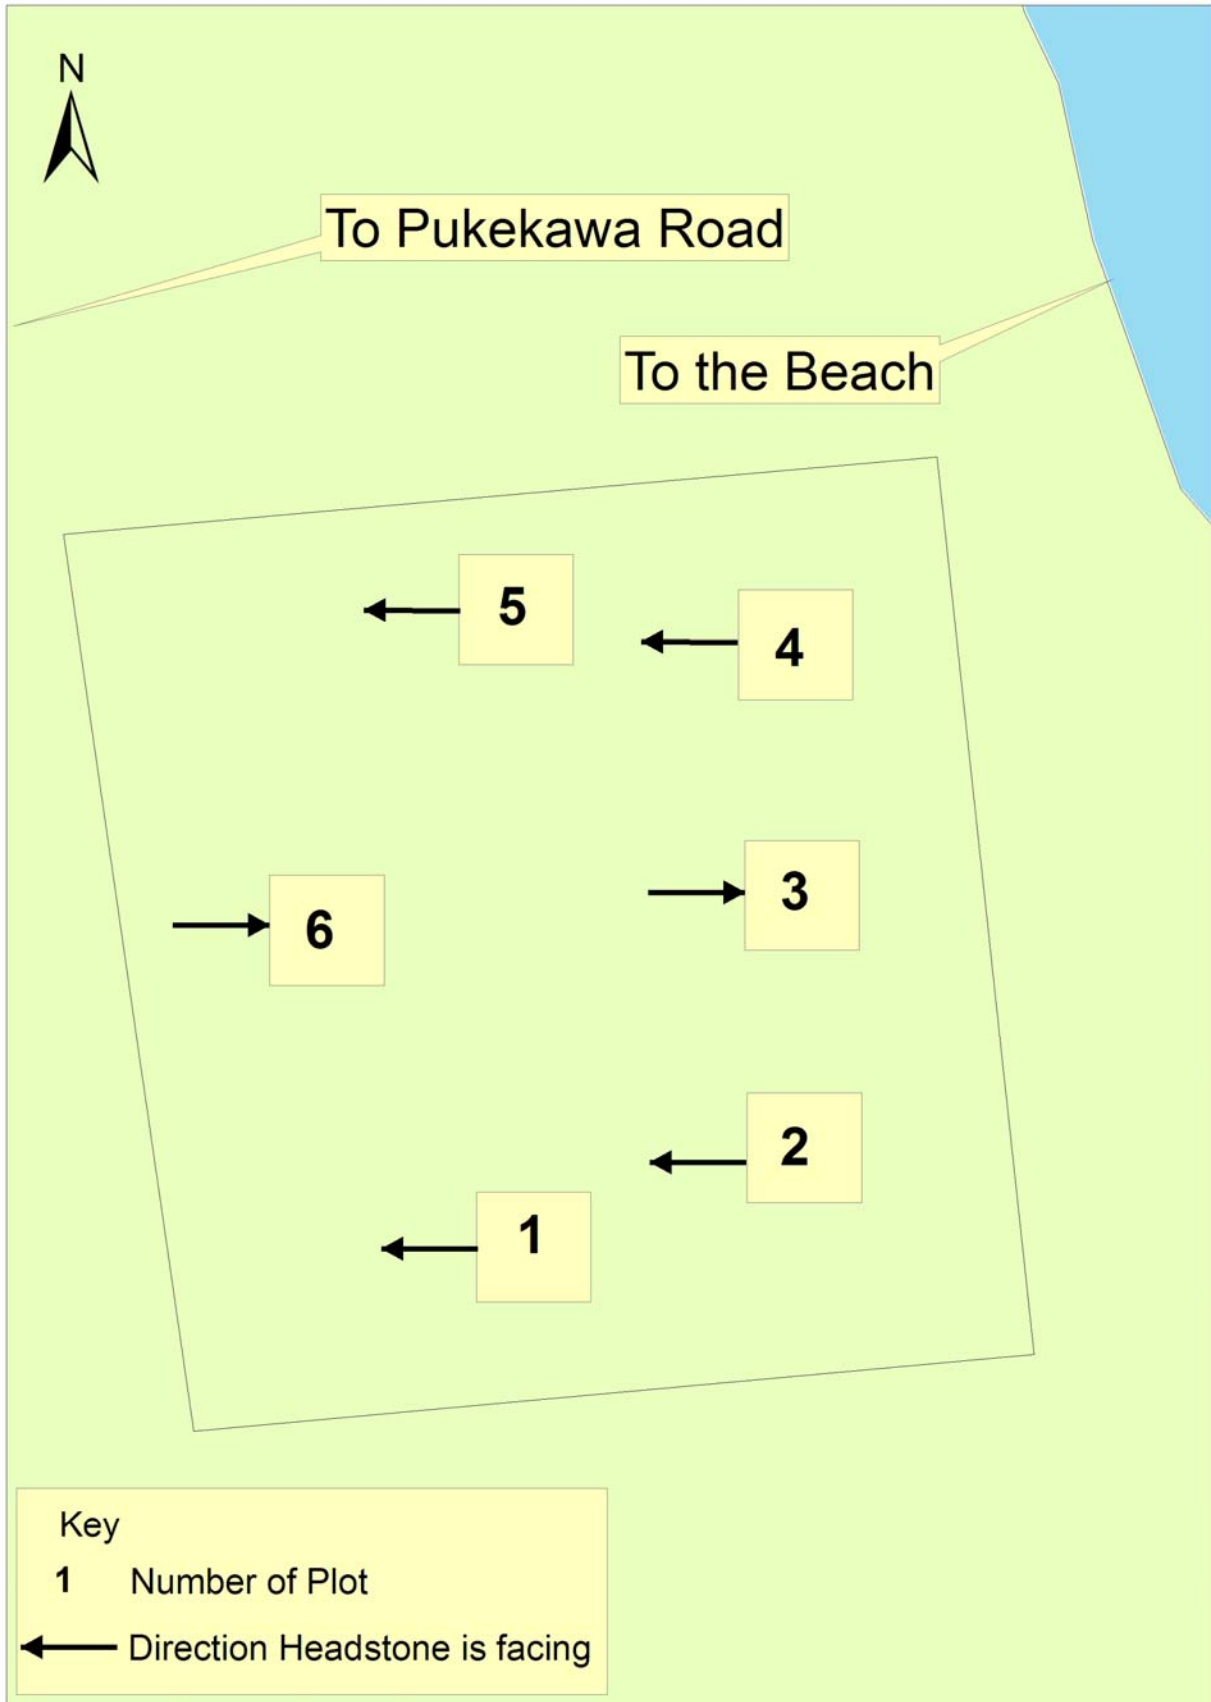

Whananaki Cemetery Plots Map

To view the inscriptions of the headstones, please click on each plot number above. To view a location map of the Whananaki Cemetery, please [click here](#).

Whananaki Cemetery Headstone Inscriptions

Plot 1 Headstone

In Loving Memory
Janet
Beloved Wife of James Ayton
Who Died at Whakapara
On
Friday 19th September 1902
Aged 58 Years

Plot 2 Headstone

In Loving memory
Mary Ann
Wife of T.H.W.Morris
Died 17th January 1910
In her 82nd Year

Plot 3 Headstone

Charles.C.Dysart
14th February 1909
Aged 7 Months

Plot 4 Headstone

Unknown

Plot 5 Headstone

Unknown
Died 19th August 1897
Aged 25 Years
A sudden chance in a moment fell
I had not time to bid my friends farewell

Plot 6 Headstone

In Loving Memory
Thomas A.F. Aspden
Accidentally Drowned
24th October 1897
Aged 1 Year and 4 Months
By Sorrow Unblighted

Plot 7 Headstone

Edith.M.
(Fragment of Headstone)