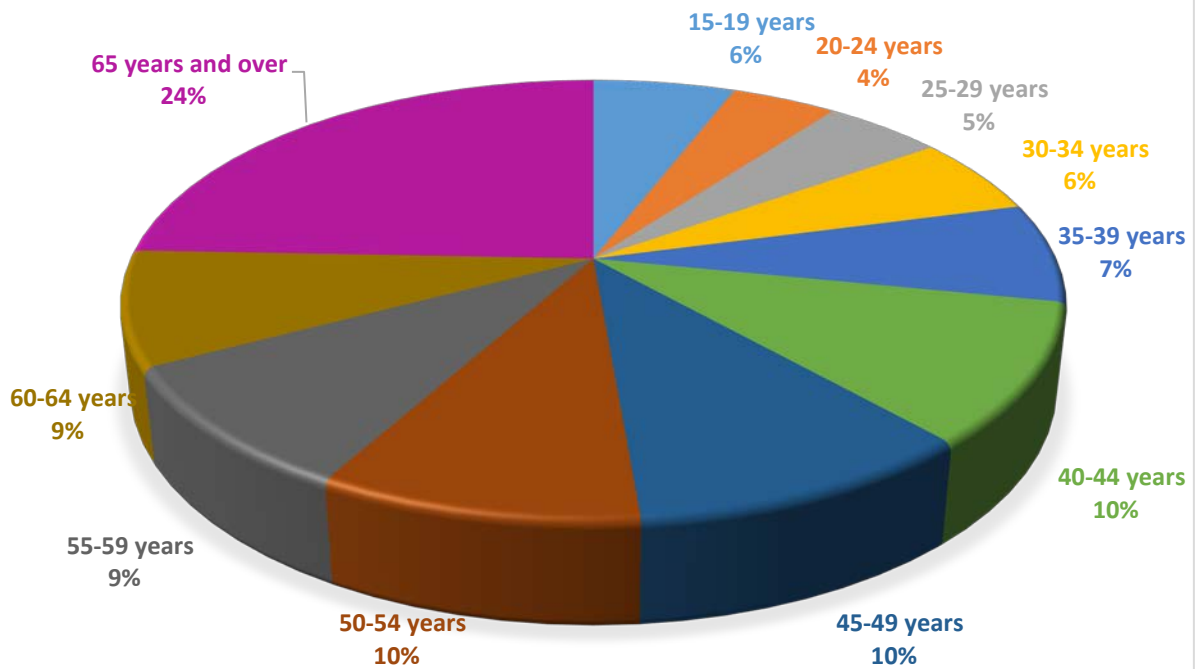

### Population Estimates and Projections by Age for the Whangarei District from 1996-2042

### Population Projection for those 65+ years by Gender for Whangarei District

Proportion of Whangarei Residents that Perform Voluntary Work, by Age Cohort, 2013

Unpaid activities by Type for Those aged 65 years and over, Whangarei District, 2013