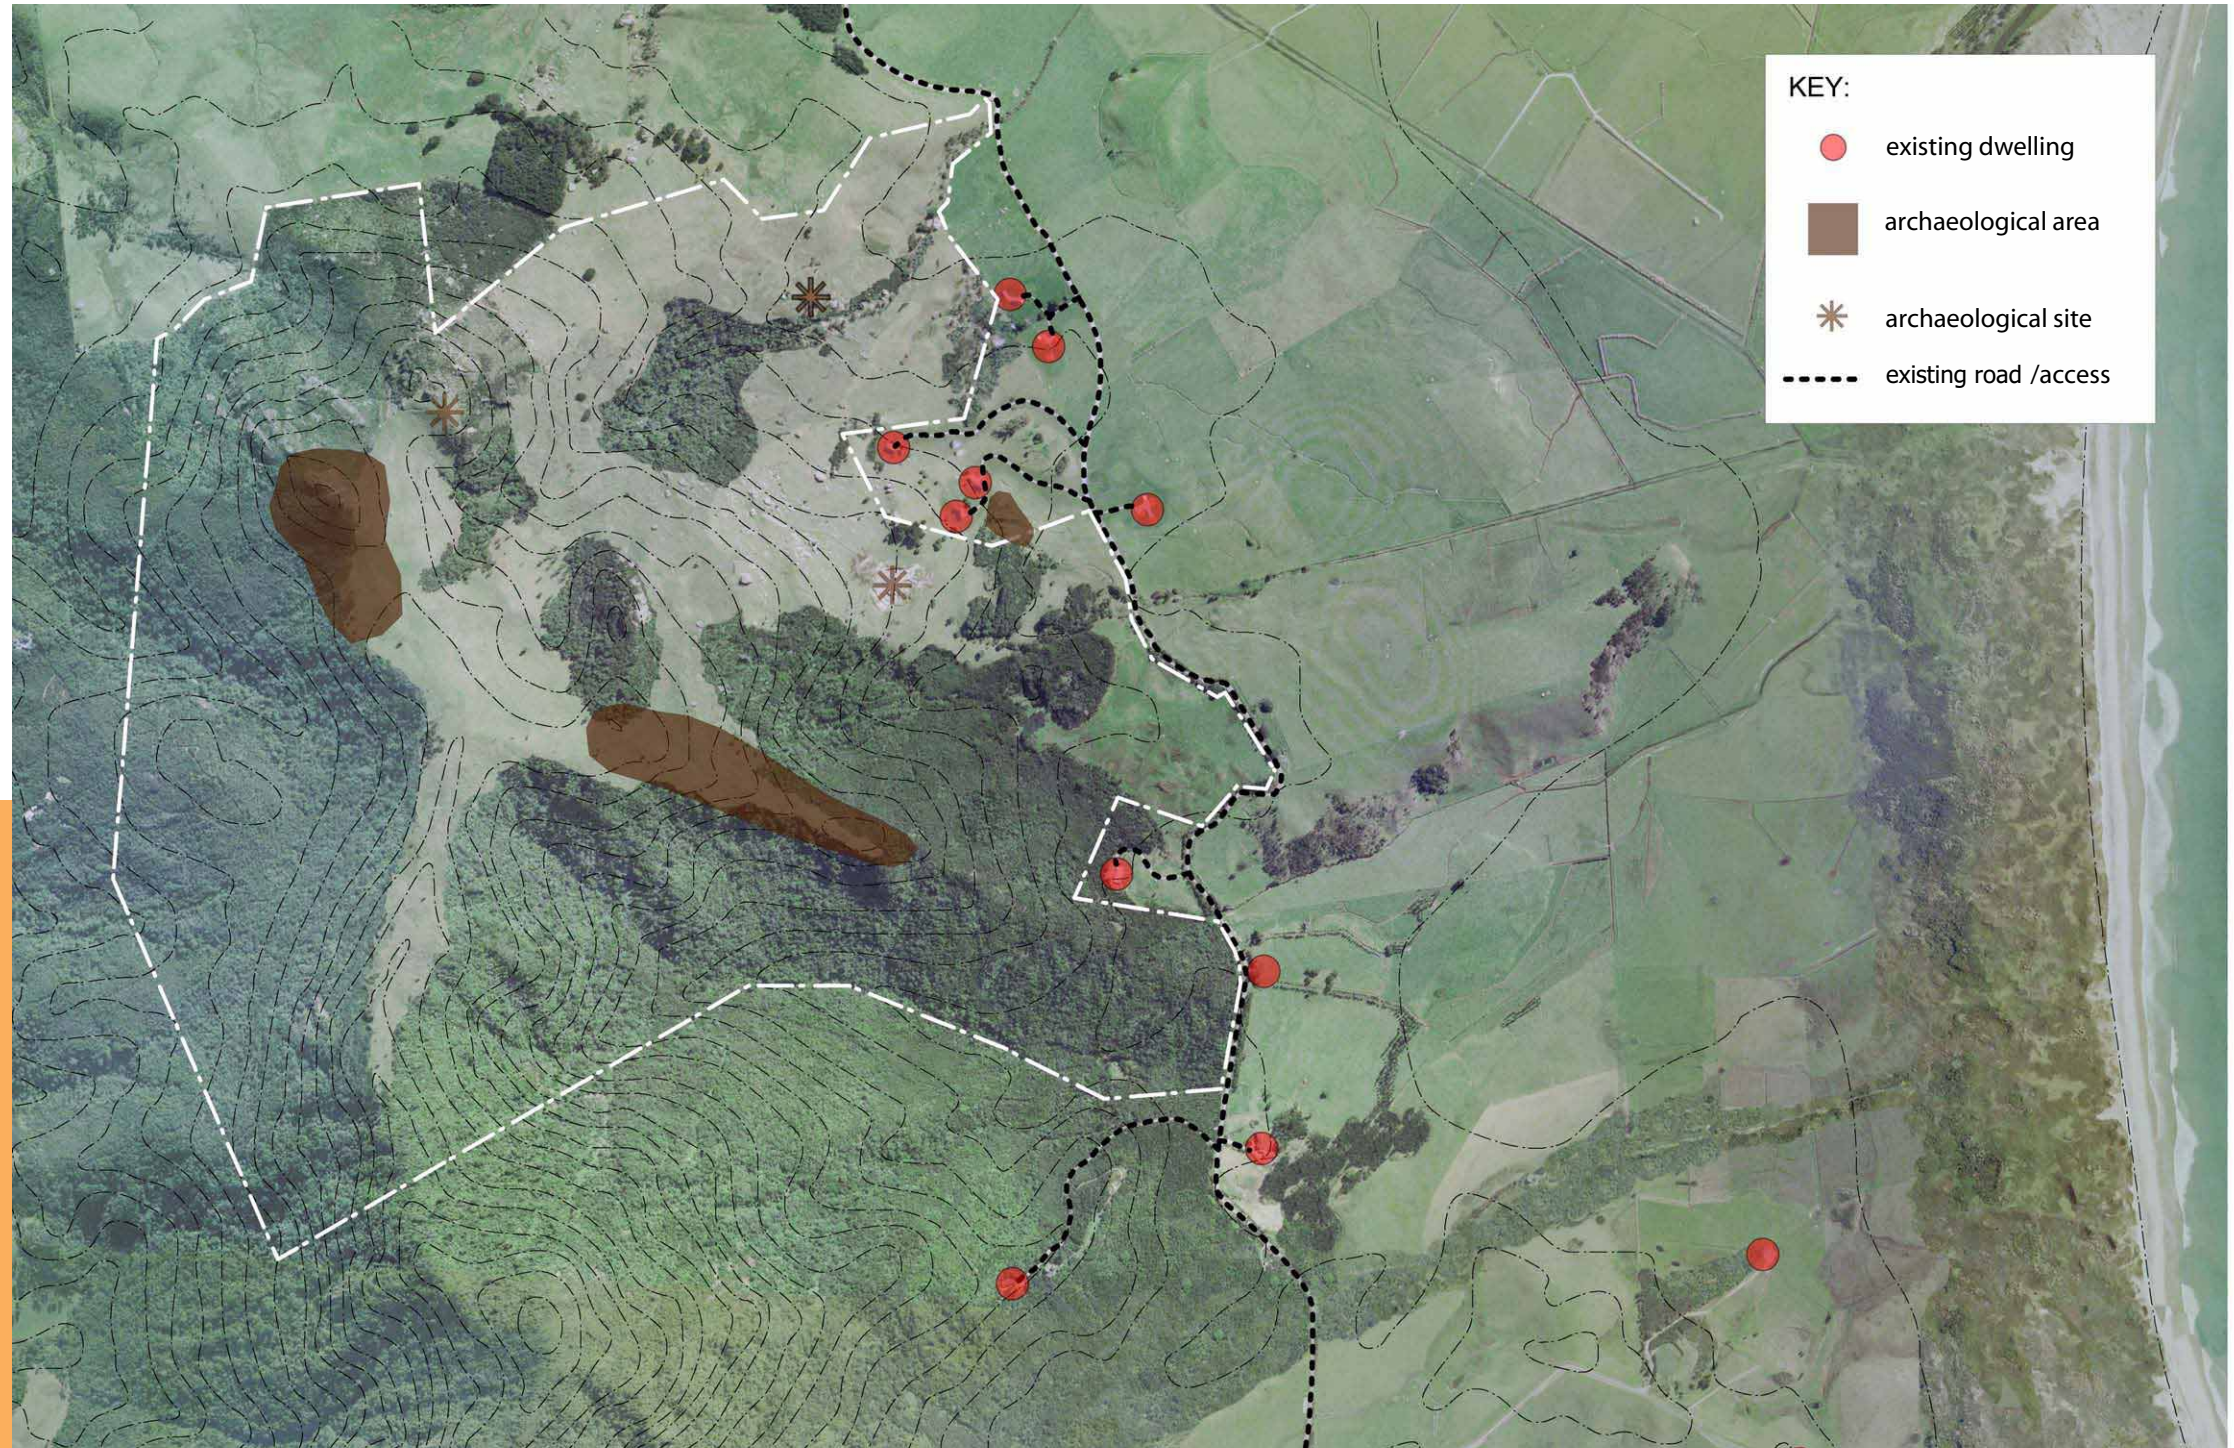

The Site

Cultural Features include human activities, land use elements, such as fences, drives, archaeological elements, structures, heritage trees, road access, etc.

Land use practices

Fences, stone walls

Cultural and historic features

Cultural Features

KEY:

- existing dwelling
- archaeological area
- ✱ archaeological site
- existing road /access

CULTURAL FEATURES AND BUILT FORM

Ref: 880 CF-11.07.2008

ANALYSE THE SITE - Enlarged Plans - E Cultural Features

2